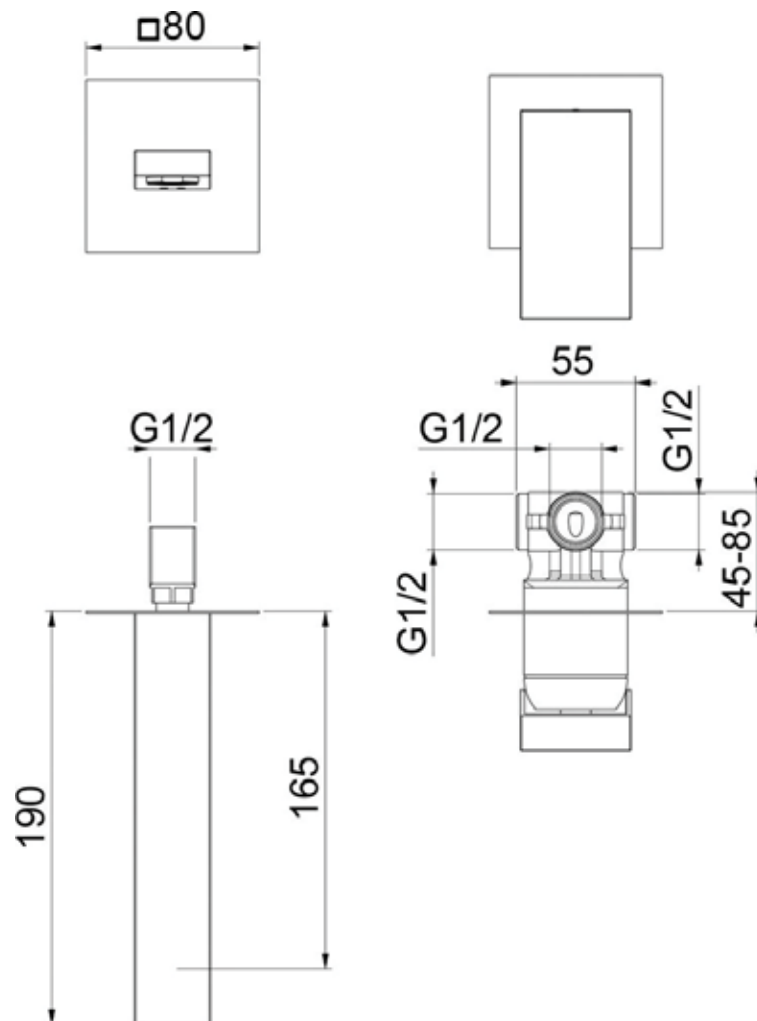

WEBERT
Pegaso Basin Mixer

390100104150

DUBAI

SR04, MZ08, Al Waha Complex,
Sheikh Zayed Road, Dubai
☎ +971 4 346 5151 📠 +971 50 21 55 635

ABU DHABI

Plot 13, Showroom no. 5&8, M4,
Musaffah, Abu Dhabi, UAE
☎ +971 28867130 📠 +971 50 21 55 635