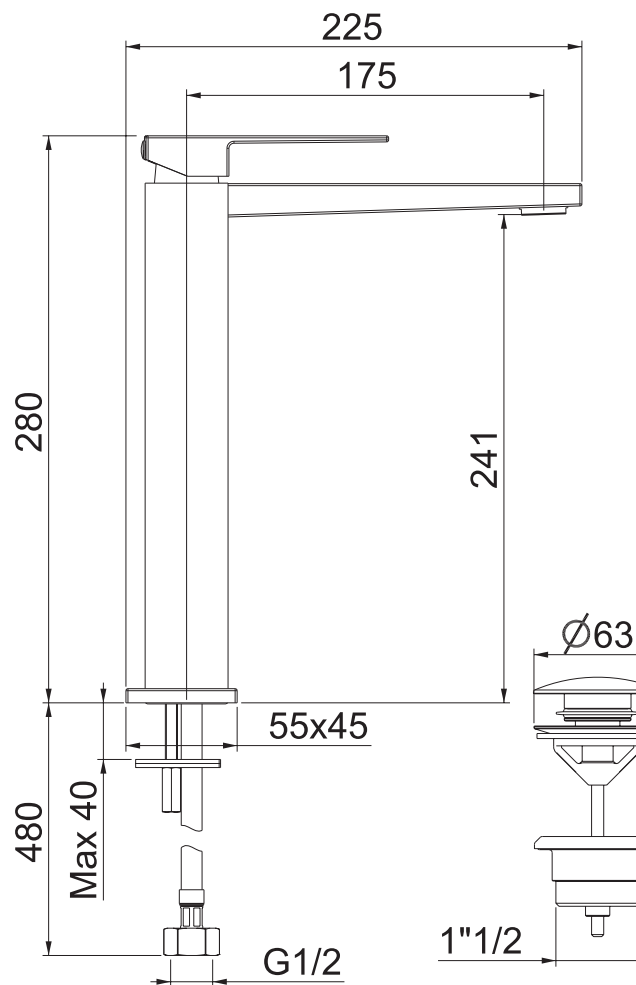

**WEBERT**  
**Pegaso Basin Mixer**

390100103675

**DUBAI**

SR04, MZ08, Al Waha Complex,  
Sheikh Zayed Road, Dubai  
☎ +971 4 346 5151 📠 +971 50 21 55 635

**ABU DHABI**

Plot 13, Showroom no. 5&8, M4,  
Musaffah, Abu Dhabi, UAE  
☎ +971 28867130 📠 +971 50 21 55 635