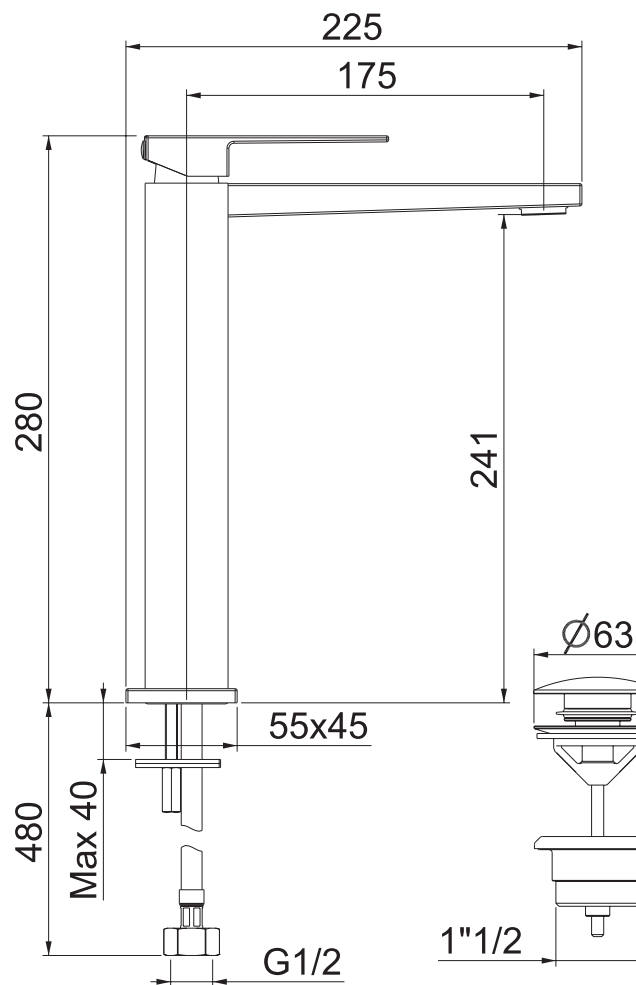

**WEBERT**  
**Pegaso Basin Mixer**

390100103669

**DUBAI**

SR04, MZ08, Al Waha Complex,  
Sheikh Zayed Road, Dubai  
☎ +971 4 346 5151 📠 +971 50 21 55 635

**ABU DHABI**

Plot 13, Showroom no. 5&8, M4,  
Musaffah, Abu Dhabi, UAE  
☎ +971 28867130 📠 +971 50 21 55 635