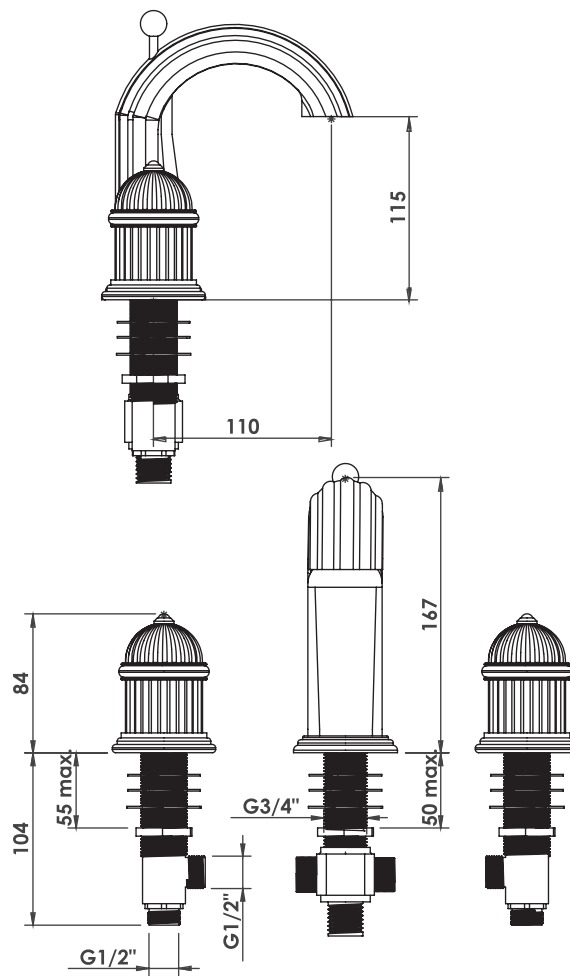

Casa Milano

TECHNICAL DRAWING

CRISTAL & BRONZE Sovereign Tresor Basin Mixer

390100100833

DUBAI

SR04, MZ08, Al Waha Complex,
Sheikh Zayed Road, Dubai
☎ +971 4 346 5151 📠 +971 50 21 55 635

ABU DHABI

Plot 13, Showroom no. 5&8, M4,
Musaffah, Abu Dhabi, UAE
☎ +971 28867130 📠 +971 50 21 55 635