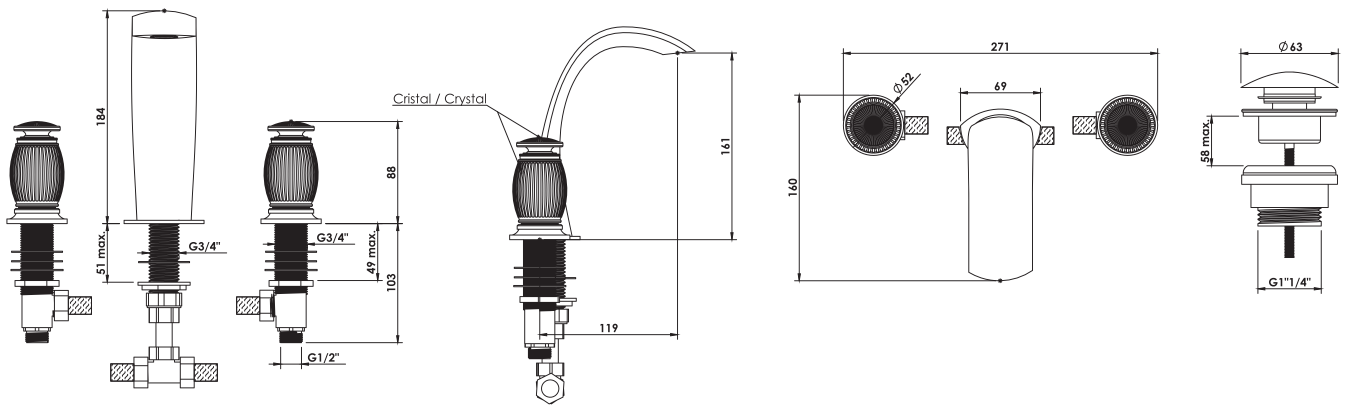

# TECHNICAL DRAWING

## CRISTAL & BRONZE Palace Basin Mixer

390100100829