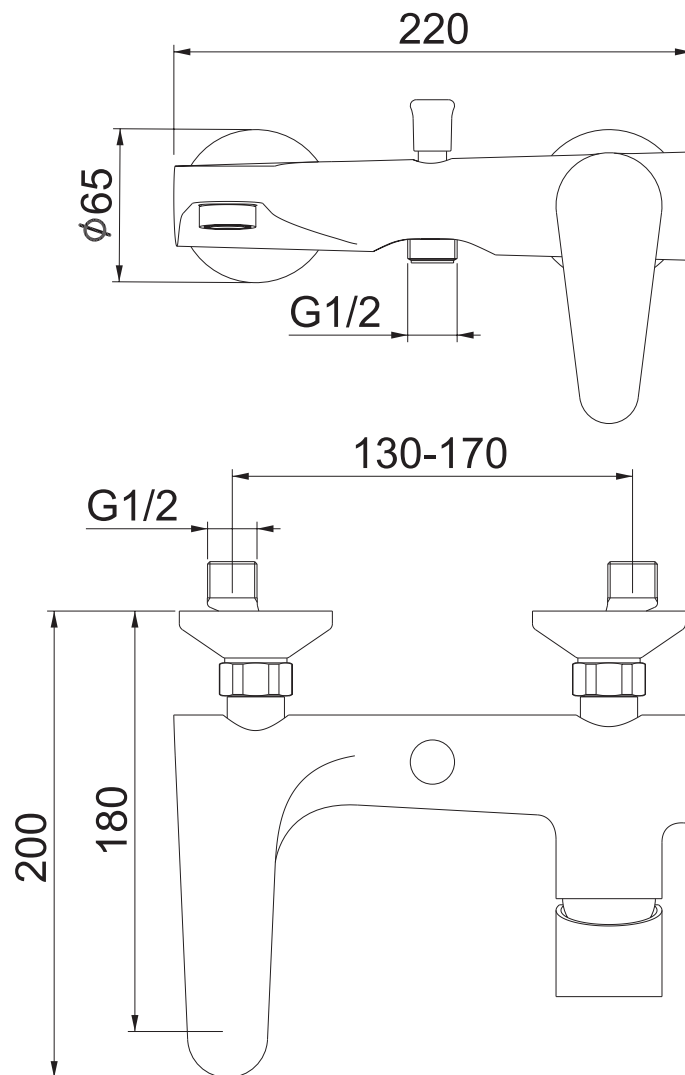

**WEBERT**  
**Pacific Shower Mixer**

390100100796

**DUBAI**

SR04, MZ08, Al Waha Complex,  
Sheikh Zayed Road, Dubai  
☎ +971 4 346 5151 📠 +971 50 21 55 635

**ABU DHABI**

Plot 13, Showroom no. 5&8, M4,  
Musaffah, Abu Dhabi, UAE  
☎ +971 28867130 📠 +971 50 21 55 635