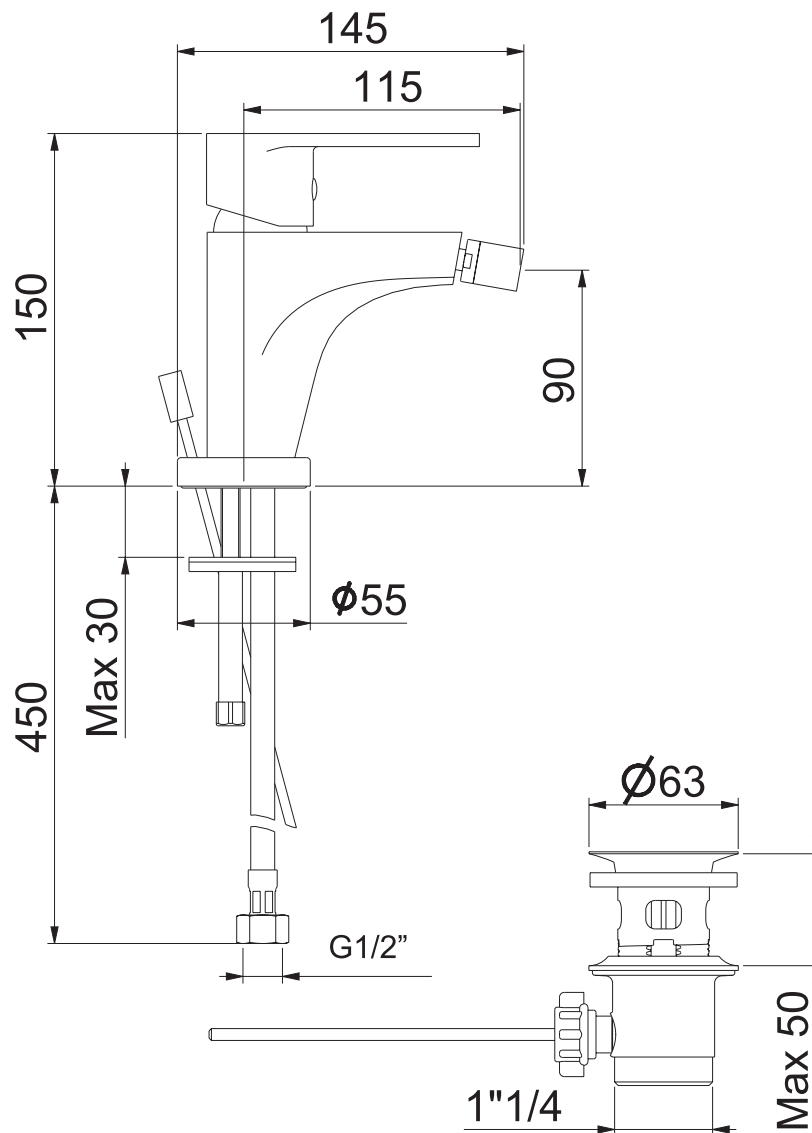

Casa Milano

TECHNICAL DRAWING

WEBERT Pacific Bidet Mixer

390100100795

DUBAI

SR04, MZ08, Al Waha Complex,
Sheikh Zayed Road, Dubai

+971 4 346 5151 +971 50 21 55 635

ABU DHABI