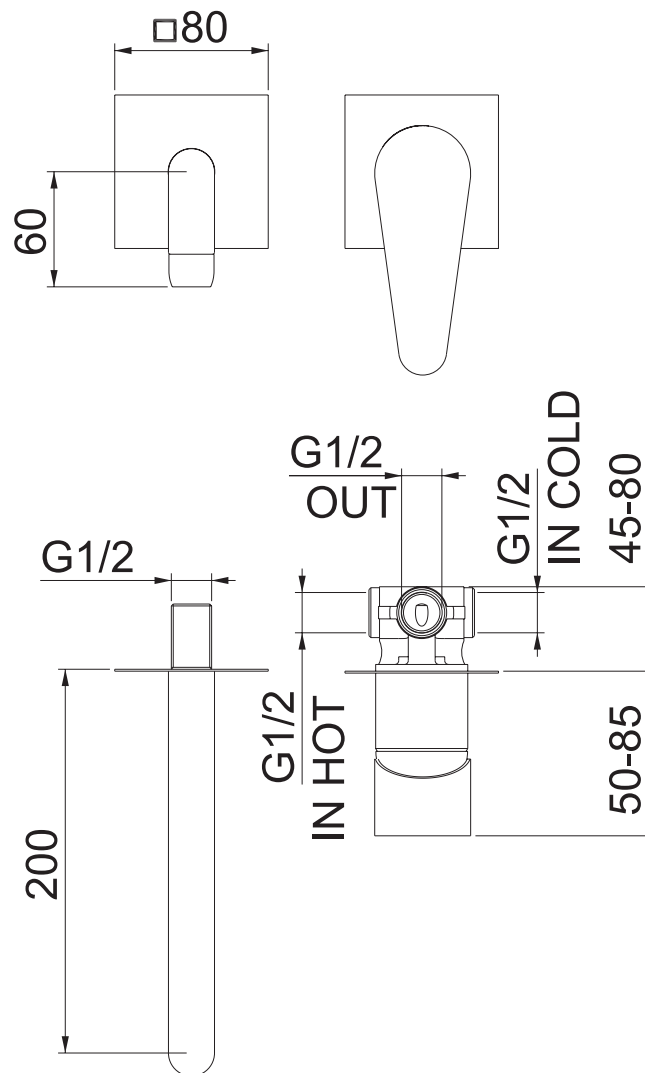

Casa Milano

TECHNICAL DRAWING

WEBERT Pacific Basin Mixer

390100100794

DUBAI

SR04, MZ08, Al Waha Complex,
Sheikh Zayed Road, Dubai

+971 4 346 5151 +971 50 21 55 635

ABU DHABI