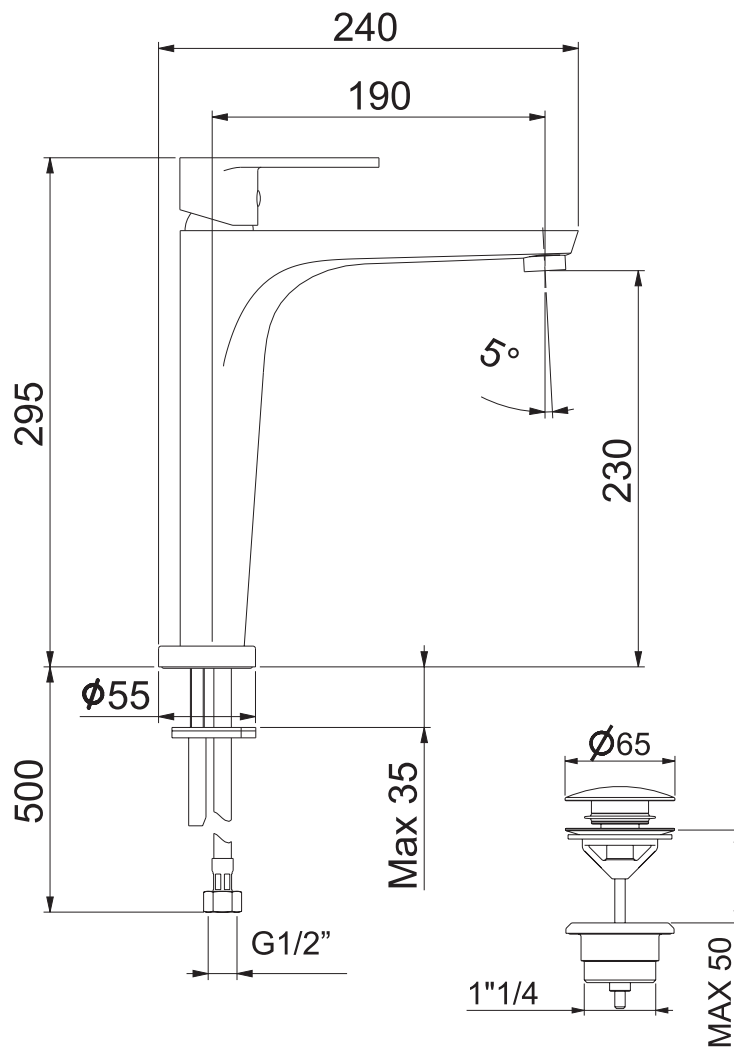

**WEBERT
Pacific Basin Mixer**

390100100793

DUBAI

SR04, MZ08, Al Waha Complex,
Sheikh Zayed Road, Dubai
☎ +971 4 346 5151 📠 +971 50 21 55 635

ABU DHABI

Plot 13, Showroom no. 5&8, M4,
Musaffah, Abu Dhabi, UAE
☎ +971 28867130 📠 +971 50 21 55 635