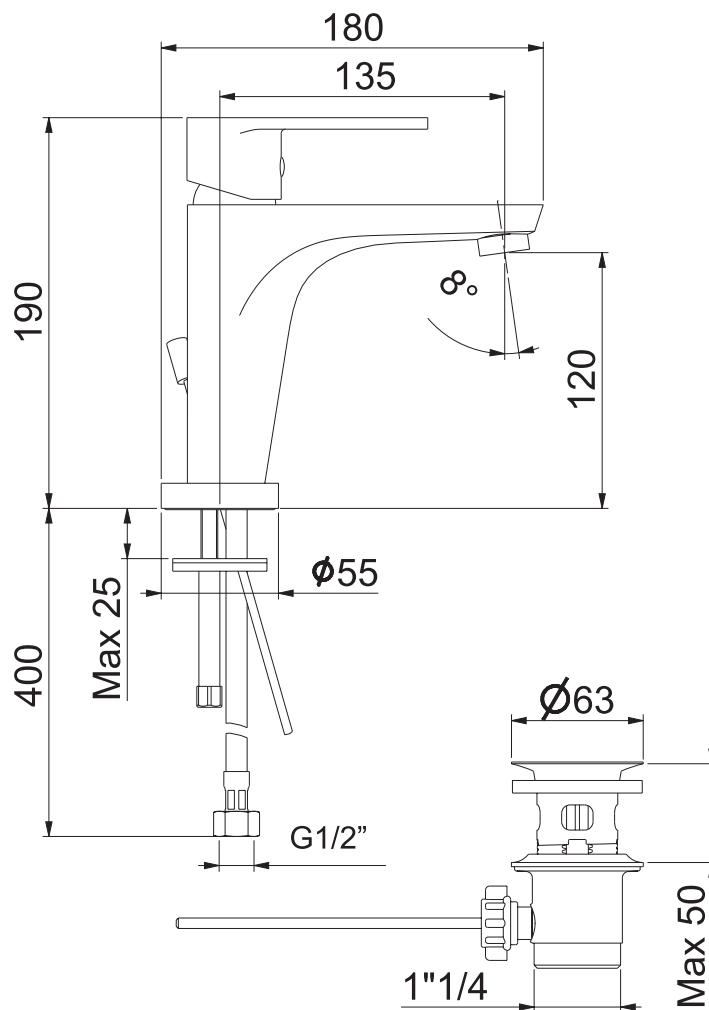

WEBERT
Pacific Basin Mixer

390100100792

DUBAI

SR04, MZ08, Al Waha Complex,
Sheikh Zayed Road, Dubai
☎ +971 4 346 5151 📠 +971 50 21 55 635

ABU DHABI

Plot 13, Showroom no. 5&8, M4,
Musaffah, Abu Dhabi, UAE
☎ +971 28867130 📠 +971 50 21 55 635