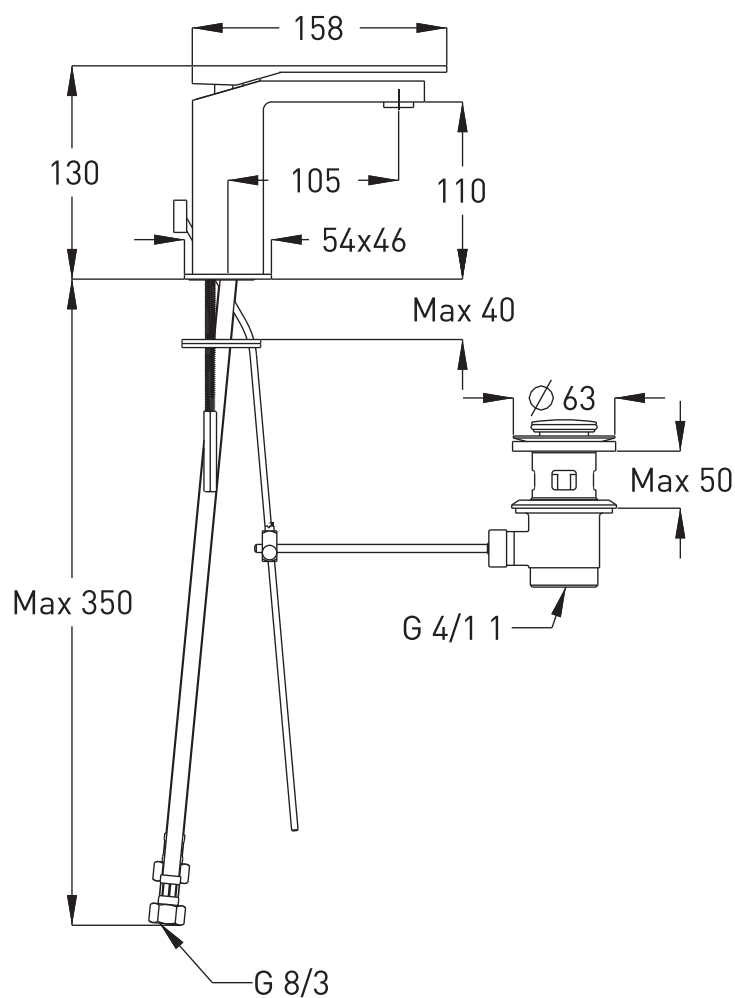

FIR ITALIA
New Playone 90 Basin Mixer

390100100729

DUBAI

SR04, MZ08, Al Waha Complex,
Sheikh Zayed Road, Dubai
☎ +971 4 346 5151 📠 +971 50 21 55 635

ABU DHABI

Plot 13, Showroom no. 5&8, M4,
Musaffah, Abu Dhabi, UAE
☎ +971 28867130 📠 +971 50 21 55 635