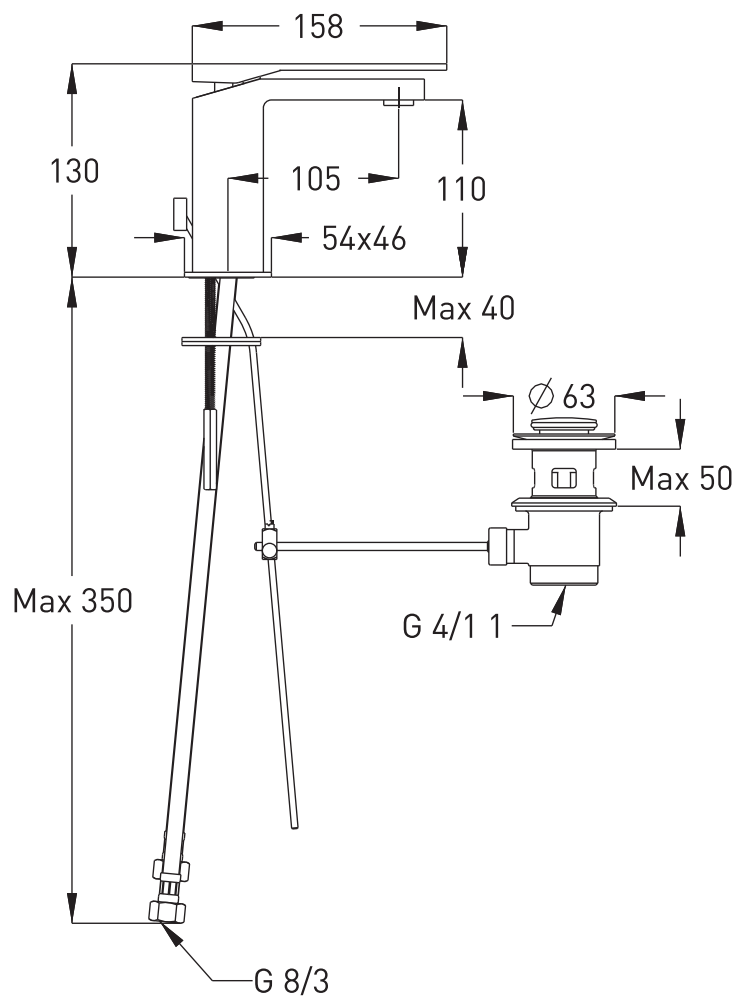

FIR ITALIA
New Playone 90 Basin Mixer

390100100728

DUBAI

SR04, MZ08, Al Waha Complex,
Sheikh Zayed Road, Dubai
☎ +971 4 346 5151 📠 +971 50 21 55 635

ABU DHABI

Plot 13, Showroom no. 5&8, M4,
Musaffah, Abu Dhabi, UAE
☎ +971 28867130 📠 +971 50 21 55 635