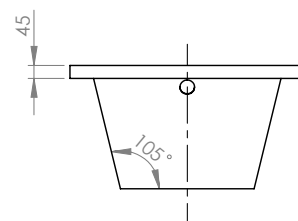

Minimal Line

Rectangular Bathtub 180x80 cm

Technical Data Sheet

Touch Hydro Aero

Technical Data

Net weight 90 Kg

Hydraulic Features

Water Capacity (up to whirlpool jets)	200 l
Whirlpool - Number of Jet	8
Airpool - Number of Jet	12
Water delivery	□ 440 l/min
Socket dimensions on drainage column	Ø 40mm