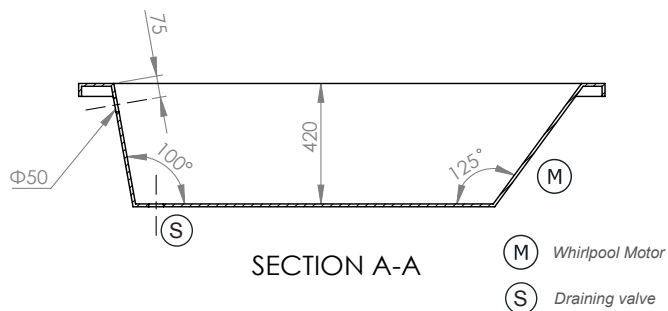

Minimal Line

Rectangular Bathtub 180x80 cm

Technical Data Sheet

Touch Hydro Aero

Technical Data

Net weight 90 Kg

Hydraulic Features

Water Capacity (up to whirlpool jets)	200 l
Whirlpool - Number of Jet	8
Airpool - Number of Jet	12
Water delivery	□ 440 l/min
Socket dimensions on drainage column	Ø 40mm

Electrical Features

Tensione - Voltage	230 V
Frequenza - Frequency	50 Hz
Protection class	IPX5
Absorbed power	1200W

WELLGEN®
WELLNESS GENERATOR