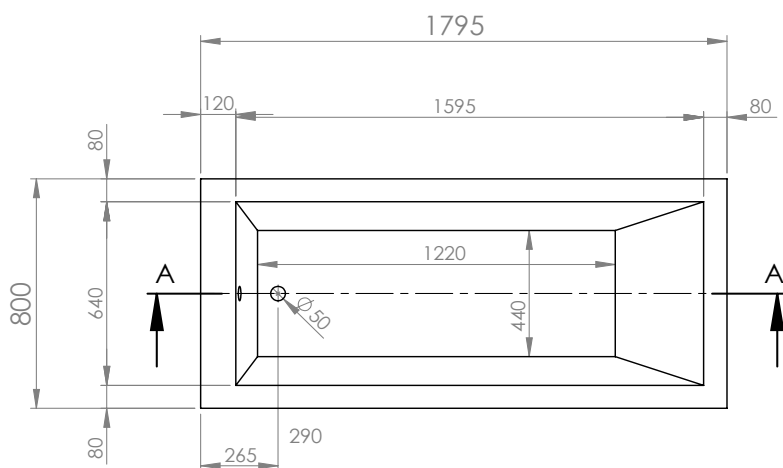

Minimal Line

Rectangular Bathtub 180x80 cm

Technical Data Sheet

Touch Hydro Aero

Technical Data

Net weight 90 Kg

Hydraulic Features

Water Capacity (up to whirlpool jets)	200 l
Whirlpool - Number of Jet	8
Airpool - Number of Jet	12
Water delivery	□ 440 l/min
Socket dimensions on drainage column	Ø 40mm

Electrical Features

Tensione - Voltage	230 V
Frequenza - Frequency	50 Hz
Protection class	IPX5
Absorbed power	1200W

WELLGEN®
WELLNESS GENERATOR