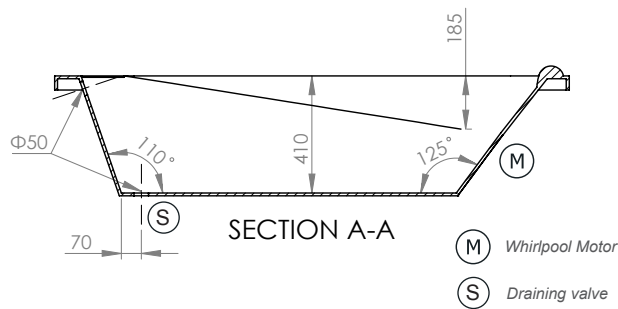

Vergina

Rectangular Bathtub 180x80 cm

Technical Data Sheet

Touch Hydro Aero

Technical Data

Net weight 85 Kg

Hydraulic Features

Water Capacity (up to whirlpool jets)	140 l
Whirlpool - Number of Jet	8
Airpool - Number of Jet	12
Water delivery	□ 440 l/min
Socket dimensions on drainage column	Ø 40mm

Electrical Features

Tensione - Voltage	230 V
Frequenza - Frequency	50 Hz
Protection class	IPX5
Absorbed power	1200W

WELLGEN®
WELLNESS GENERATOR