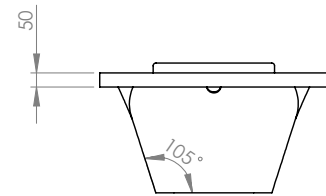

Vergina

Rectangular Bathtub 180x80 cm

Technical Data Sheet

Touch Hydro Aero

Technical Data

Net weight 85 Kg

Hydraulic Features

Water Capacity (up to whirlpool jets)	140 l
Whirlpool - Number of Jet	8
Airpool - Number of Jet	12
Water delivery	□ 440 l/min
Socket dimensions on drainage column	Ø 40mm

Electrical Features

Tensione - Voltage	230 V
Frequenza - Frequency	50 Hz
Protection class	IPX5
Absorbed power	1200W

WELLGEN®
WELLNESS GENERATOR