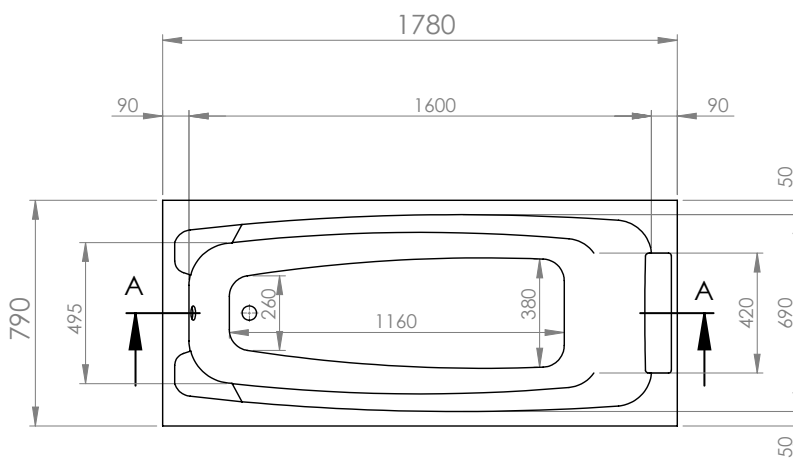

Vergina

Rectangular Bathtub 180x80 cm

Technical Data Sheet

Touch Hydro Aero

Technical Data

Net weight 85 Kg

Hydraulic Features

Water Capacity (up to whirlpool jets)	140 l
Whirlpool - Number of Jet	8
Airpool - Number of Jet	12
Water delivery	□ 440 l/min
Socket dimensions on drainage column	Ø 40mm

Electrical Features

Tensione - Voltage	230 V
Frequenza - Frequency	50 Hz
Protection class	IPX5
Absorbed power	1200W

WELLGEN®
WELLNESS GENERATOR