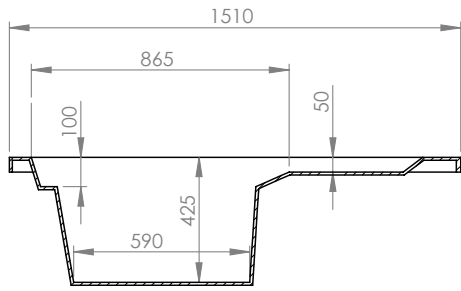

# Oasi

Corner Bathtub 140x140 cm

## Technical Data Sheet

Touch Hydro Aero

SECTION A-A

SECTION B-B

(M) Whirlpool Motor

(S) Draining valve

### Technical Data

Net weight 75 Kg

### Hydraulic Features

Water Capacity (up to whirlpool jets)	155 l
Whirlpool - Number of Jet	8
Airpool - Number of Jet	12
Water delivery	440 l/min
Socket dimensions on drainage column	Ø 40mm