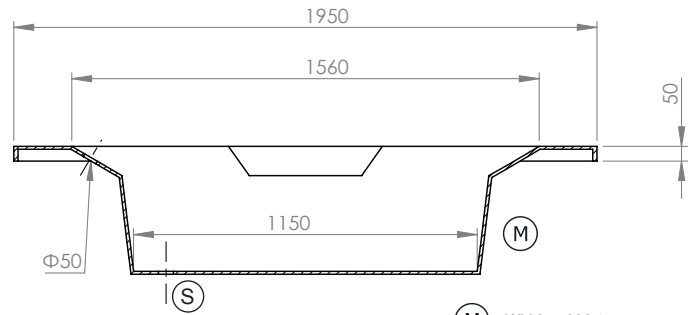

# Oasi

Corner Bathtub 140x140 cm

## Technical Data Sheet

Touch Hydro Aero

SECTION A-A

SECTION B-B

(M) Whirlpool Motor

(S) Draining valve

### Technical Data

Net weight 75 Kg

### Hydraulic Features

Water Capacity (up to whirlpool jets)	155 l
Whirlpool - Number of Jet	8
Airpool - Number of Jet	12
Water delivery	440 l/min
Socket dimensions on drainage column	Ø 40mm