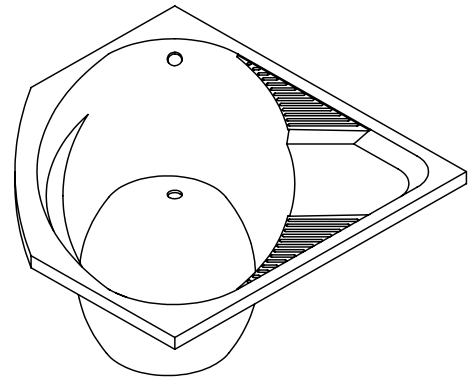

# Oasi

Corner Bathtub 140x140 cm

## Technical Data Sheet

Touch Hydro Aero

SECTION A-A

SECTION B-B

(M) Whirlpool Motor

(S) Draining valve

### Technical Data

Net weight 75 Kg

### Hydraulic Features

Water Capacity (up to whirlpool jets)	155 l
Whirlpool - Number of Jet	8
Airpool - Number of Jet	12
Water delivery	440 l/min
Socket dimensions on drainage column	Ø 40mm