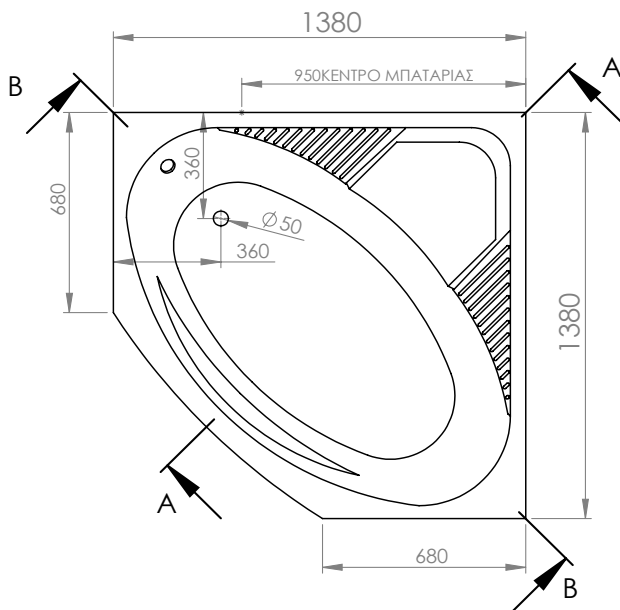

# Oasi

Corner Bathtub 140x140 cm

## Technical Data Sheet

Touch Hydro Aero

SECTION A-A

SECTION B-B

(M) Whirlpool Motor

(S) Draining valve

### Technical Data

Net weight 75 Kg

### Hydraulic Features

Water Capacity (up to whirlpool jets)	155 l
Whirlpool - Number of Jet	8
Airpool - Number of Jet	12
Water delivery	440 l/min
Socket dimensions on drainage column	Ø 40mm