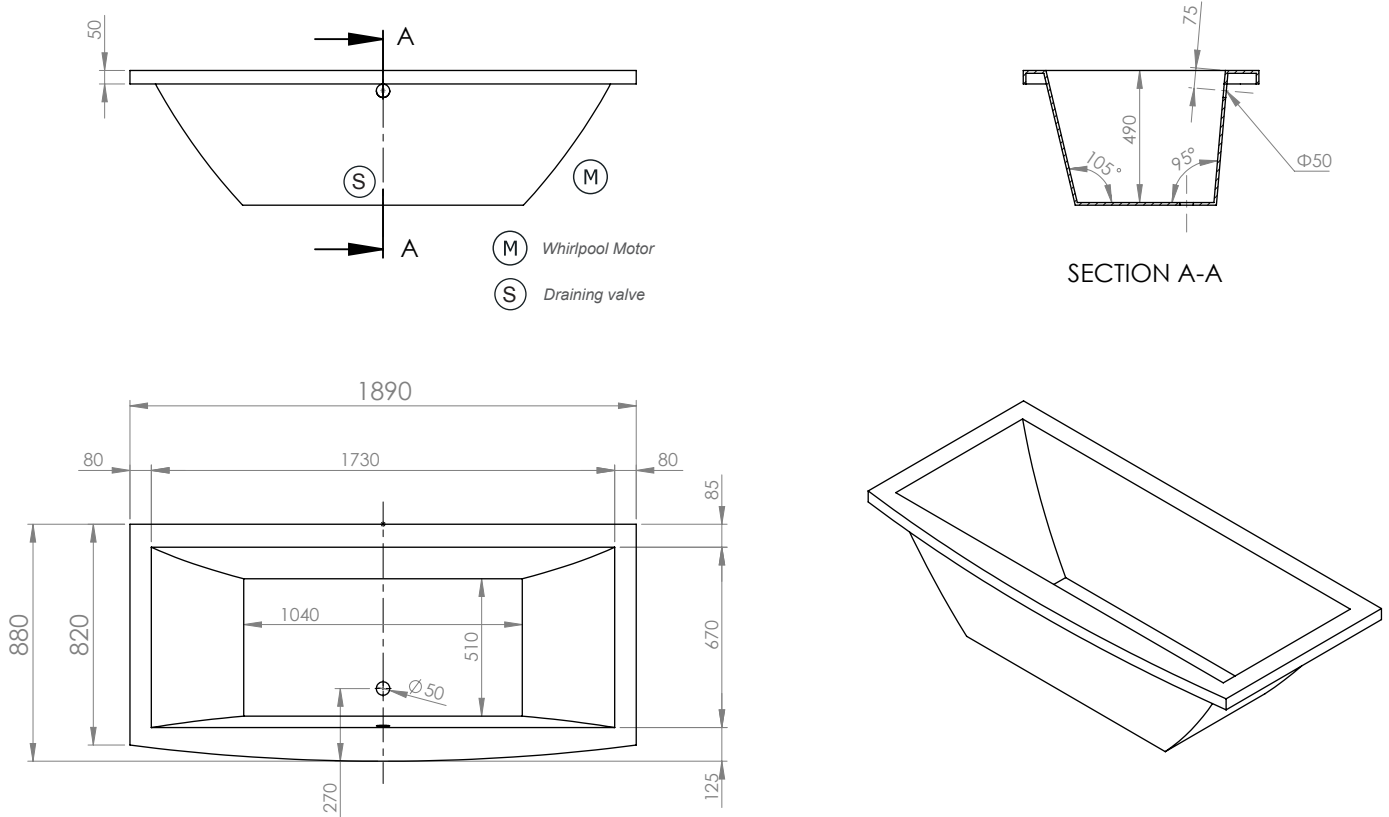

Dilos

Rectangular Bathtub 190x80 cm

Technical Data Sheet

Touch Hydro Aero

Technical Data

Net weight 95 Kg

Hydraulic Features

Water Capacity (up to whirlpool jets)	190 l
Whirlpool - Number of Jet	8
Airpool - Number of Jet	12
Water delivery	□ 440 l/min
Socket dimensions on drainage column	Ø 40mm

Electrical Features

Tensione - Voltage	230 V
Frequenza - Frequency	50 Hz
Protection class	IPX5
Absorbed power	1200W

WELLGEN[®]
WELLNESS GENERATOR