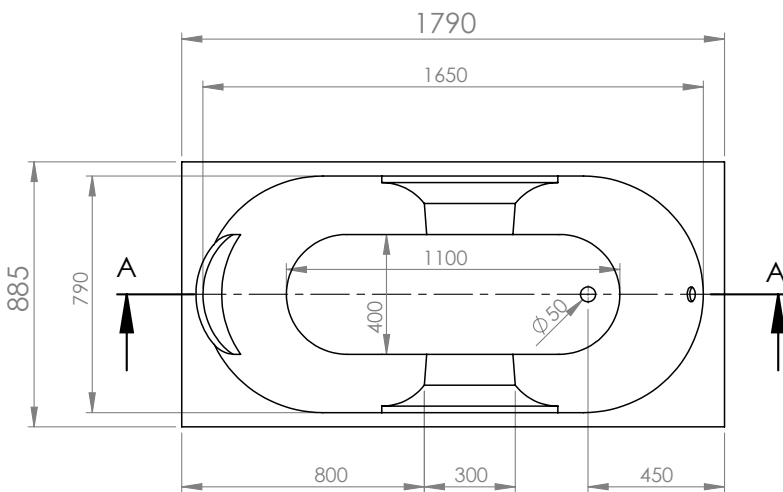

Caroline

Rectangular Bathtub 180x90 cm

Technical Data Sheet

Hydromassage Pneumatic No1

Technical Data

Net weight 75 Kg

Hydraulic Features

Water Capacity (up to whirlpool jets)	150 l
Whirlpool - Number of Jet	6
Airpool - Number of Jet	---
Water delivery	□ 295 l/min
Socket dimensions on drainage column	Ø 40mm

Electrical Features

Tensione - Voltage	230 V
Frequenza - Frequency	50 Hz
Protection class	IPX5
Absorbed power	810 W

WELLGEN[®]
WELLNESS GENERATOR