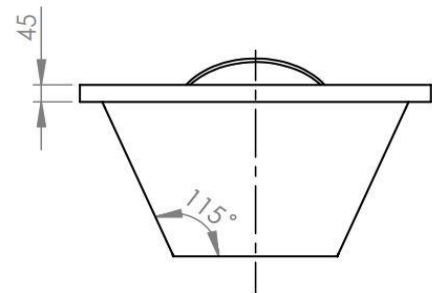

Caroline

Rectangular Bathtub 180x90 cm

Technical Data Sheet

Hydromassage Pneumatic No1

Technical Data

Net weight 75 Kg

Hydraulic Features

Water Capacity (up to whirlpool jets)	150 l
Whirlpool - Number of Jet	6
Airpool - Number of Jet	---
Water delivery	□ 295 l/min
Socket dimensions on drainage column	Ø 40mm