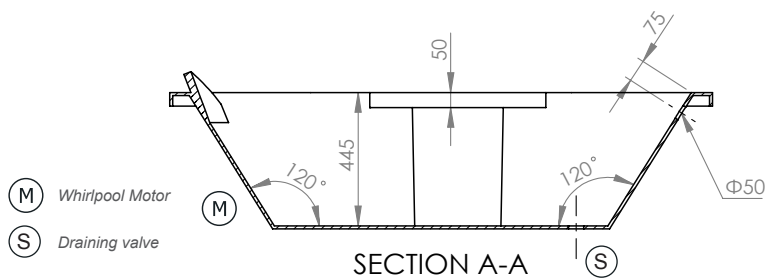

Caroline

Rectangular Bathtub 180x90 cm

Technical Data Sheet

Hydromassage Pneumatic No1

Technical Data

Net weight 75 Kg

Hydraulic Features

Water Capacity (up to whirlpool jets)	150 l
Whirlpool - Number of Jet	6
Airpool - Number of Jet	---
Water delivery	□ 295 l/min
Socket dimensions on drainage column	Ø 40mm

Electrical Features

Tensione - Voltage	230 V
Frequenza - Frequency	50 Hz
Protection class	IPX5
Absorbed power	810 W

WELLGEN[®]
WELLNESS GENERATOR