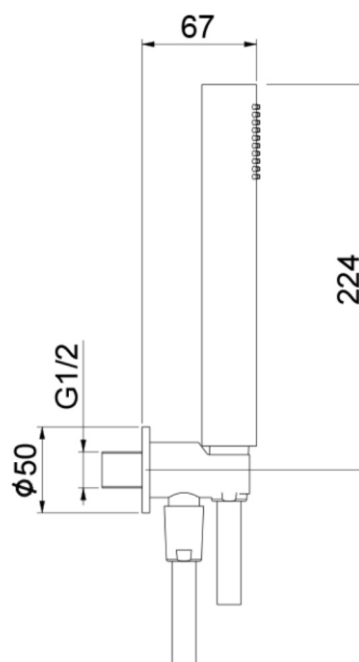

Casa Milano

TECHNICAL DATA SHEET

Webert

Kevon Hand Shower Set Matt Black

390100105263

The hand shower set is a stylish and functional set that will add a touch of luxury to any bathroom. The set includes a hand shower, a shower hose, and a holder. The hand shower has a comfortable grip and a long hose for added flexibility. It also has multiple spray patterns, including rain, massage, and combination spray, to suit your needs. The holder is easy to install and can be mounted on the wall to keep the hand shower organized and within reach.

SPECIFICATIONS

Color	: Matt Black
Operation Type	: Manual
Material	: Brass
Height (mm)	: 224
Depth (mm)	: 67
Shape	: Square

DRAWING

TECHNOLOGY

Leak Proof

Durable Materials

ECO Smart

5
YEARS
WARRANTY