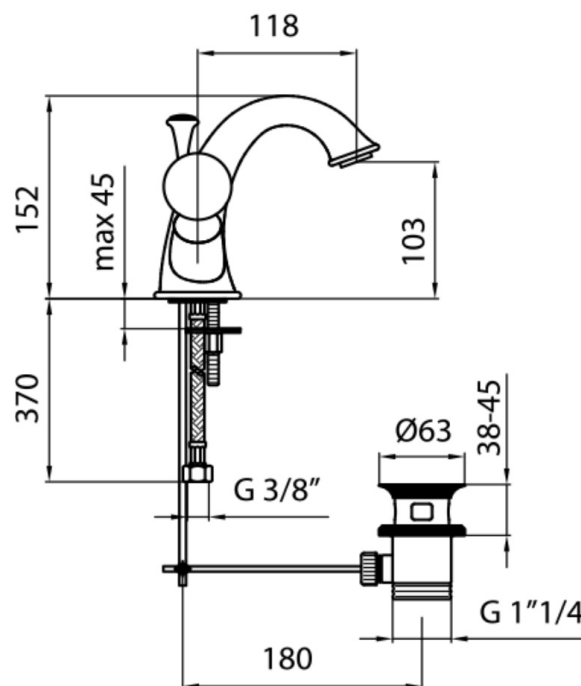

### Webert

Karenina Basin Mixer With Pop Up Waste Chrome

**390100104805**

The Webert Karenina Monobloc Bidet Mixer is a luxurious and elegant fixture designed for bidet installations. This monobloc bidet mixer combines both aesthetic appeal and functional efficiency for your bathroom.

### SPECIFICATIONS

Color	: Chrome
Operation Type	: Manual
Material	: Brass
Height (mm)	: 152
Depth (mm)	: 118
Shape	: Round

### DRAWING