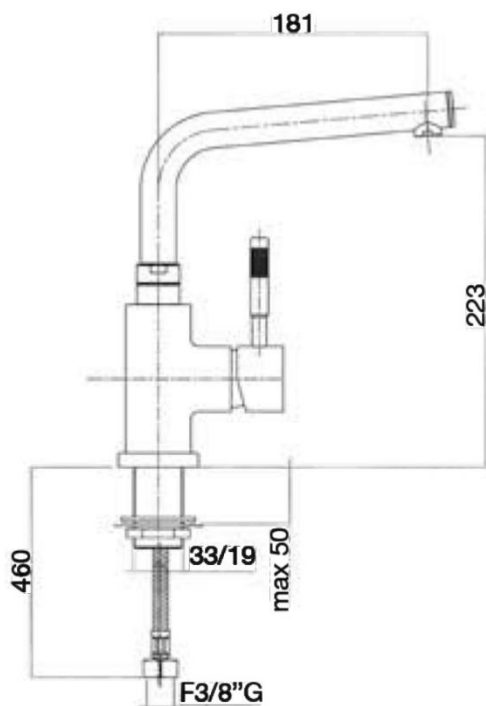

Casa Milano

TECHNICAL DATA SHEET

Webert

Xenon Kitchen Sink Mixer With L-Shape Spout Chrome

390100104588

The Xenon kitchen sink mixer has a sleek and modern design that will complement any contemporary kitchen décor. The pull-out spray provides a wider range of motion and functionality, making it easy to tackle a variety of kitchen tasks. The single lever allows for easy control of both water temperature and flow. The spout swivels to allow you to direct the water flow where you need it.

SPECIFICATIONS

Color	: Chrome
Operation Type	: Manual
Material	: Brass
Height (mm)	: 223
Depth (mm)	: 181

DRAWING

TECHNOLOGY

Leak Proof

Durable Materials

ECO Smart

5
YEARS
WARRANTY