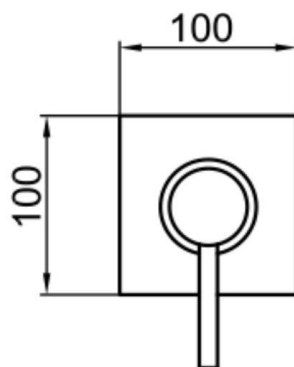

TECHNICAL DATA SHEET

Webert

Elio Concealed Shower Mixer With Cover Plate Matt Black

390100104582

The Concealed Shower Mixer is a sleek and modern mixer that will add a touch of luxury to any bathroom. It features a concealed design that hides all of the plumbing connections from view. The mixer has a single lever for easy control of the water temperature and flow. This is a great option for anyone looking for a stylish and functional shower mixer. It is sure to add a touch of luxury to any bathroom.

SPECIFICATIONS

Color	: Matt Black
Operation Type	: Manual
Material	: Brass
Height (mm)	: 100
Depth (mm)	: 100
Shape	: Square

DRAWING

TECHNOLOGY

Leak Proof

Durable Materials

ECO Smart

5
YEARS
WARRANTY