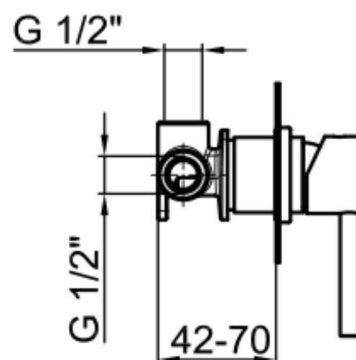

TECHNICAL DATA SHEET

Webert

Elio Concealed Shower Mixer With Cover Plate Matt Black

390100104582

The Concealed Shower Mixer is a sleek and modern mixer that will add a touch of luxury to any bathroom. It features a concealed design that hides all of the plumbing connections from view. The mixer has a single lever for easy control of the water temperature and flow. This is a great option for anyone looking for a stylish and functional shower mixer. It is sure to add a touch of luxury to any bathroom.

SPECIFICATIONS

Color	: Matt Black
Operation Type	: Manual
Material	: Brass
Height (mm)	: 100
Depth (mm)	: 100
Shape	: Square

DRAWING

TECHNOLOGY

Leak Proof

Durable Materials

ECO Smart

5
YEARS
WARRANTY