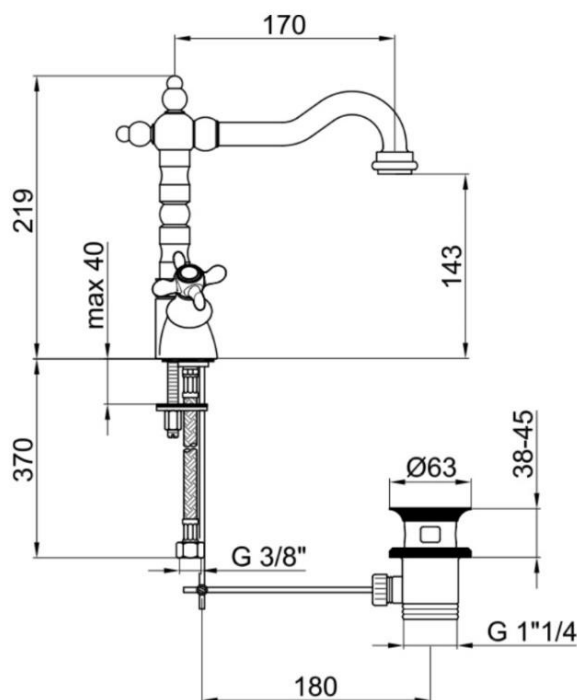

Casa Milano

TECHNICAL DATA SHEET

Webert

Ottocento Basin Mixer With Pop Up Waste Gold

390100104115

The Webert Ottocento Basin Mixer with Spout is a beautiful and stylish basin mixer that will add a touch of luxury to any bathroom. The mixer features a sleek and modern design with a single lever for easy control of the water temperature and flow. It also includes a pop-up waste for added convenience.

SPECIFICATIONS

Color	: Gold
Operation Type	: Manual
Material	: Brass
Height (mm)	: 219
Depth (mm)	: 170
Shape	: Round

DRAWING

TECHNOLOGY

Leak Proof

Durable Materials

ECO Smart

5 YEARS WARRANTY