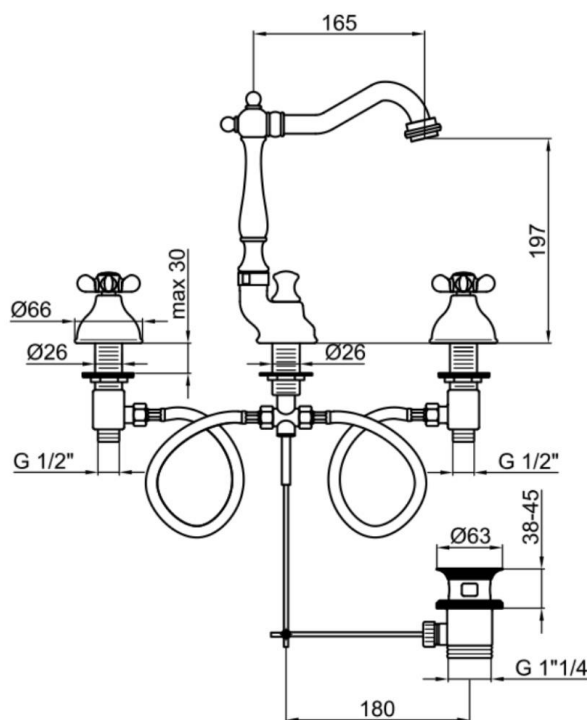

DRAWING

TECHNOLOGY

Leak Proof

Durable Materials

ECO Smart

5 YEARS WARRANTY

Follow us - [casamilano.it](https://www.casamilano.it)

www.casamilano.it

Email us - info@casamilanoitaly.com

WHATSAPP & TOLL FREE

800 9394