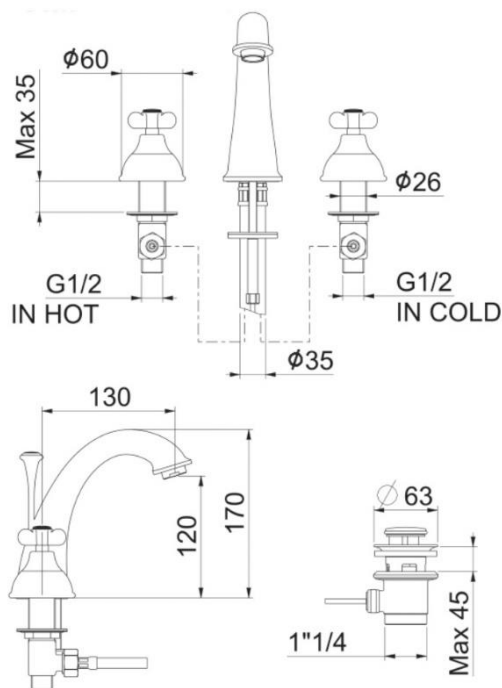

### Webert

Ottocento Basin Mixer With Pop Up Waste Gold

**390100104110**

The Webert Ottocento 3 Hole Basin Mixer with Pop-up Waste is a beautiful and stylish basin mixer that will add a touch of luxury to any bathroom. It features a sleek and modern design with two levers for easy control of the water temperature and flow. The mixer also includes a pop-up waste for added convenience.

### SPECIFICATIONS

Color	: Chrome
Operation Type	: Manual
Material	: Brass
Height (mm)	: 170
Depth (mm)	: 130

### DRAWING