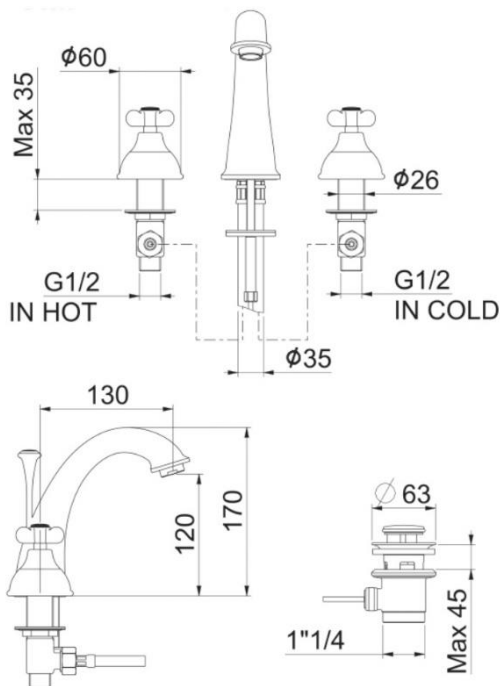

## Webert

Ottocento Basin Mixer With Pop Up Waste Chrome

**390100104108**

The Webert Ottocento 3 Hole Basin Mixer with Pop-up Waste is a beautiful and stylish basin mixer that will add a touch of luxury to any bathroom. It features a sleek and modern design with a single lever for easy control of the water temperature and flow. The mixer also includes a pop-up waste for added convenience.

### SPECIFICATIONS

Color	: Chrome
Operation Type	: Manual
Material	: Brass
Height (mm)	: 170
Depth (mm)	: 130

### DRAWING