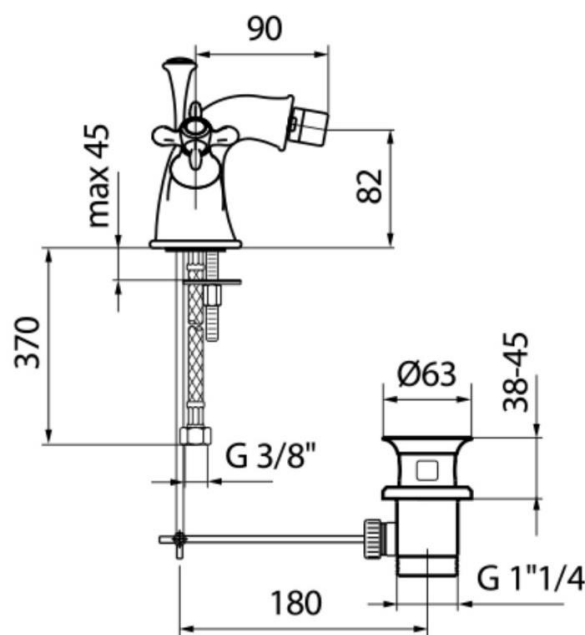

Casa Milano

TECHNICAL DATA SHEET

Webert

Ottocento Bidet Mixer With Pop Up Waste Chrome

390100104105

The Webert Ottocento Bidet Mixer with Pop-up Waste is a beautiful and stylish bidet mixer that will add a touch of luxury to any bathroom. It features a sleek and modern design with a single lever for easy control of the water temperature and flow. The mixer also includes a pop-up waste for added convenience.

SPECIFICATIONS

Color	: Chrome
Operation Type	: Manual
Material	: Brass
Height (mm)	: 82
Depth (mm)	: 90
Shape	: Round

DRAWING

TECHNOLOGY

Leak Proof

Durable Materials

ECO Smart

5
YEARS
WARRANTY