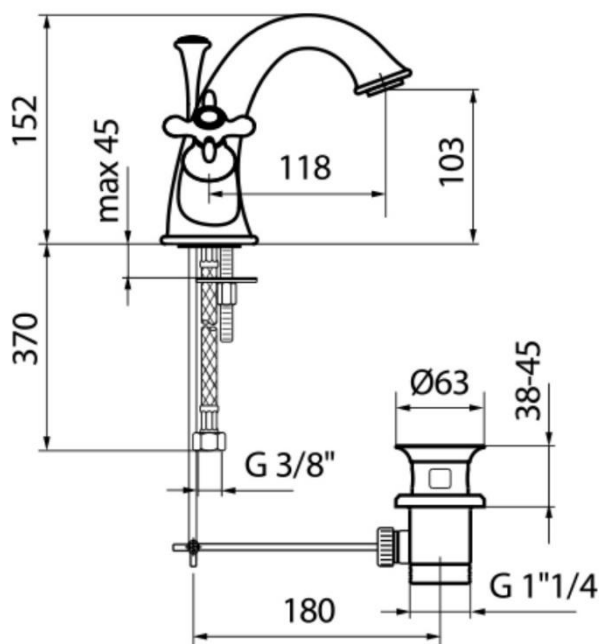

Casa Milano

TECHNICAL DATA SHEET

Webert

Ottocento Basin Mixer With Pop Up Waste Chrome

390100104103

The Webert Ottocento Basin Mixer is a beautiful and stylish basin mixer that will add a touch of luxury to any bathroom. The mixer features a sleek and modern design with a single lever for easy control of the water temperature and flow. It also includes a pop up waste for added convenience.

SPECIFICATIONS

Color	: Gold
Operation Type	: Manual
Material	: Brass
Height (mm)	: 152
Depth (mm)	: 118
Shape	: Round

DRAWING

TECHNOLOGY

Leak Proof

Durable Materials

ECO Smart

5
YEARS
WARRANTY