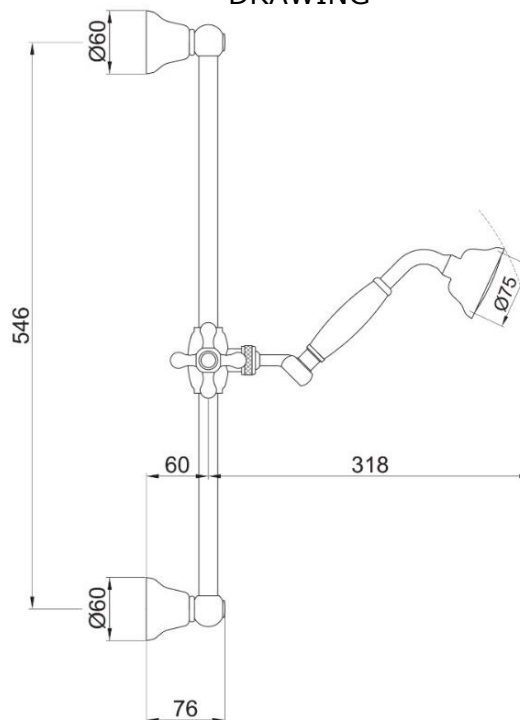

### Webert

Dorian Shower Kit With Sliding Rail Chrome

**390100104097**

The Dorian Shower Kit is a stylish and functional kit that will add a touch of luxury to any bathroom. The kit includes a hand shower, a shower hose, and a sliding rail. The hand shower has a focused spray, perfect for targeted cleaning. The shower hose is long enough to reach all areas of the shower, and the sliding rail allows you to adjust the height of the hand shower to your liking.

### SPECIFICATIONS

Color	: Chrome
Operation Type	: Manual
Material	: Brass
Height (mm)	: 546
Depth (mm)	: 318

### DRAWING