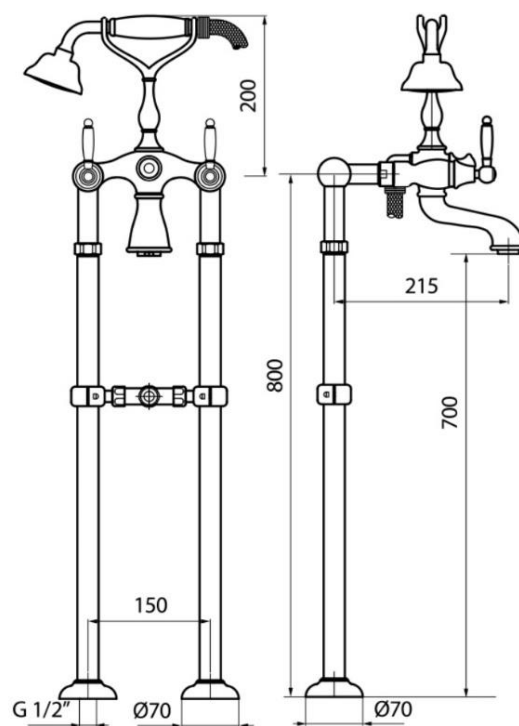

### Webert

Dorian Floor Standing Bath Mixer With Shower Set Chrome

**390100104094**

The Dorian Bath Mixer with Shower Set is a stylish and functional bath mixer that will add a touch of luxury to any bathroom. The mixer has two levers for easy control of the hot and cold water flow. It also includes a hand shower for added convenience. The hand shower is perfect for targeted cleaning or for rinsing off after a shower.

### SPECIFICATIONS

Color	: Chrome
Operation Type	: Manual
Material	: Brass
Height (mm)	: 1000
Depth (mm)	: 215

### DRAWING