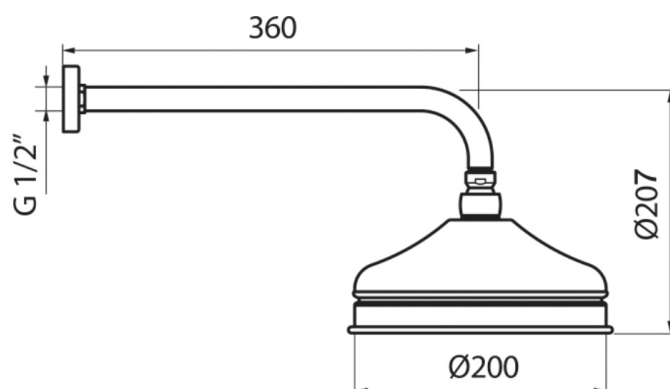

Casa Milano

TECHNICAL DATA SHEET

Webert

Ottocento Shower Head Chrome

390100104091

The Webert Ottocento Showerhead is a luxurious and stylish showerhead that will add a touch of elegance to your bathroom. The showerhead has a large, round face with multiple spray patterns, including rain, massage, and combination spray. It also has a built-in flow regulator to help you save water.

SPECIFICATIONS

Color	: Chrome
Operation Type	: Manual
Material	: Brass
Height (mm)	: 207
Depth (mm)	: 360
Shape	: Round

DRAWING

TECHNOLOGY

Leak Proof

Durable Materials

ECO Smart

5
YEARS
WARRANTY

Follow us - [casamilanouae](https://www.casamilanouae.com)

www.casamilanoitaly.com

Email us - info@casamilanoitaly.com

WHATSAPP & TOLL FREE

800 9394