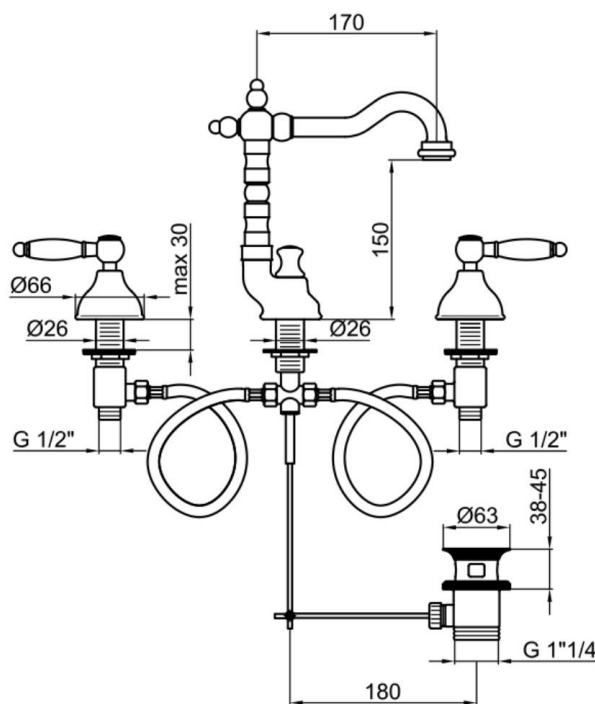

Casa Milano

TECHNICAL DATA SHEET

Webert

Dorian Basin Mixer With Spout And Pop Up Waste Chrome

390100104082

The Dorian 3 Hole Basin Mixer is a beautiful and stylish basin mixer that will add a touch of luxury to any bathroom. The mixer has two levers for easy control of the hot and cold water flow. It also includes a spout and a pop-up waste for added convenience.

SPECIFICATIONS

| | |
|----------------|----------|
| Color | : Chrome |
| Operation Type | : Manual |
| Material | : Brass |
| Height (mm) | : 150 |
| Depth (mm) | : 170 |

DRAWING

TECHNOLOGY

Leak Proof

Durable Materials