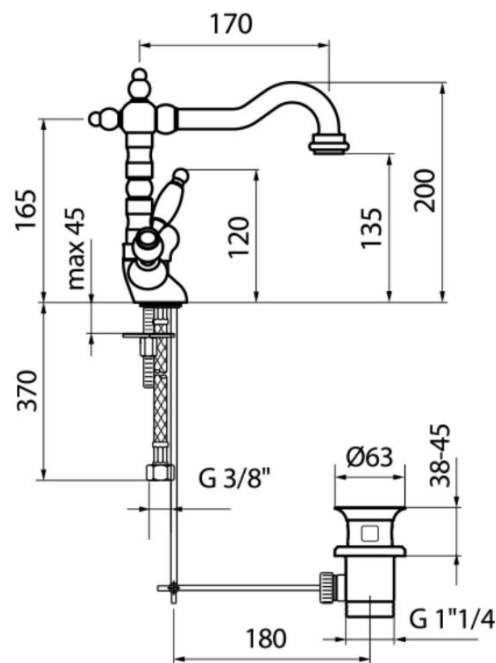

Casa Milano

TECHNICAL DATA SHEET

Webert

Dorian Monobloc Basin Mixer With Pop Up Waste Chrome

390100103962

The Dorian Monobloc Basin Mixer is a stylish and functional basin mixer that will add a touch of luxury to any bathroom. The mixer has two levers for easy control of the hot and cold water flow. It also includes a pop-up waste for added convenience.

SPECIFICATIONS

Color	: Chrome
Operation Type	: Manual
Material	: Brass
Height (mm)	: 165
Depth (mm)	: 170

DRAWING

TECHNOLOGY

Leak Proof

Durable Materials

ECO Smart

5
YEARS
WARRANTY