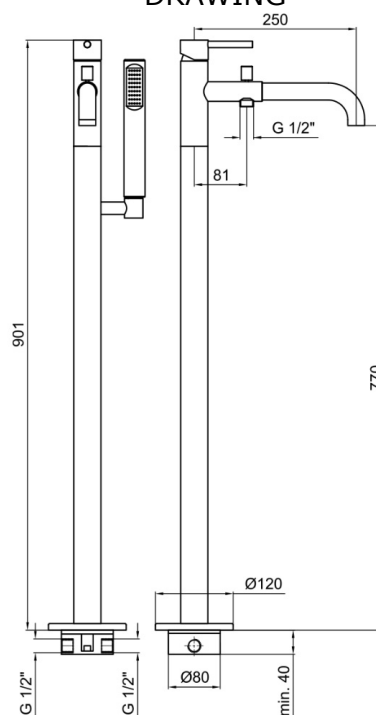

Casa Milano

TECHNICAL DATA SHEET

Webert

Elio Bath Mixer With Flexible Hose And Hand Shower Matt Black

390100103110

The Elio free standing bath mixer is a beautiful and stylish mixer that will add a touch of luxury to any bathroom. The mixer has a single lever for easy control of the water temperature and flow. It also includes a flexible hose and hand shower for added convenience. The hand shower is perfect for targeted cleaning or for rinsing off after a shower. It has a comfortable grip and a long hose for added flexibility.

SPECIFICATIONS

Color	: Matt Black
Operation Type	: Manual
Material	: Brass
Height (mm)	: 901
Depth (mm)	: 250
Shape	: Round

DRAWING

TECHNOLOGY

Leak Proof

Durable Materials

ECO Smart

5
YEARS
WARRANTY