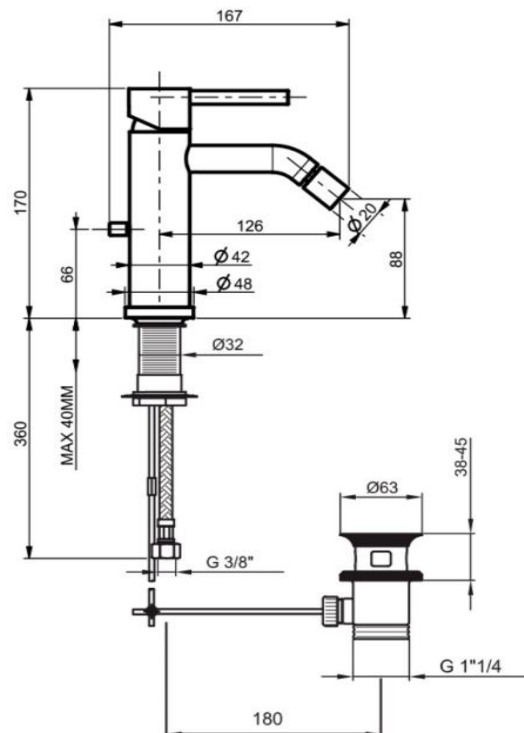

Casa Milano

TECHNICAL DATA SHEET

Webert

Elio Bidet Mixer With Pop Up Waste Matt Black

390100103109

The Webert Elio Bidet Mixer with Pop-up Waste is a stylish and functional bidet mixer that will add a touch of luxury to your bathroom. The mixer has a single lever for easy control of the water temperature and flow. It also includes a pop-up waste for added convenience.

SPECIFICATIONS

Color	: Matt Black
Operation Type	: Manual
Material	: Brass
Height (mm)	: 170
Depth (mm)	: 42
Shape	: Round

DRAWING

TECHNOLOGY

Leak Proof

Durable Materials

ECO Smart

5 YEARS WARRANTY