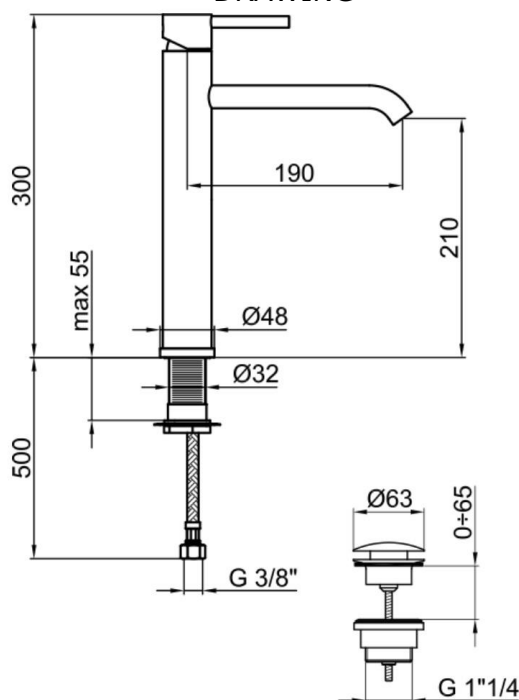

### Webert

Elio High Basin Mixer With Pop Up Waste Matt Black

**390100103107**

The Webert Elio high basin mixer is a beautiful and stylish basin mixer that will add a touch of luxury to any bathroom. The mixer has a tall spout, perfect for filling tall vessels or washing hands. It also includes a single lever for easy control of the water temperature and flow. The pop-up waste is a convenient feature that allows you to open and close the drain with a simple push of a button.

### SPECIFICATIONS

Color	: Matt Black
Operation Type	: Manual
Material	: Brass
Height (mm)	: 300
Depth (mm)	: 48
Shape	: Round

### DRAWING