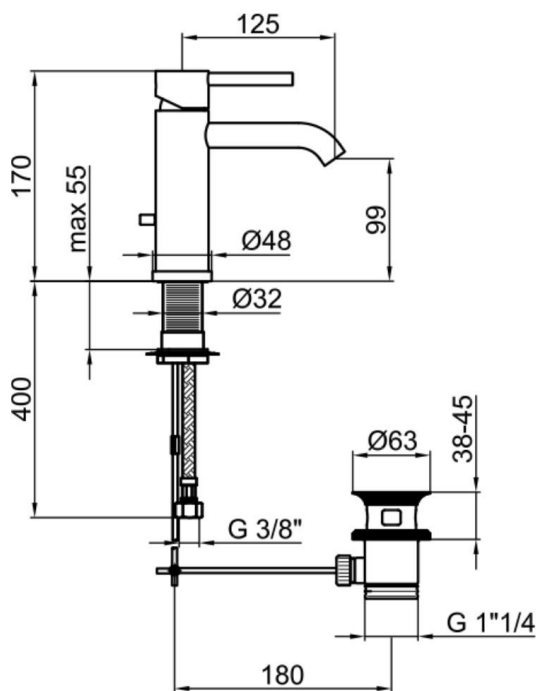

**TECHNICAL DATA SHEET**

**Webert**

Elio Basin Mixer With Pop Up Waste Matt Black

**390100103106**

The Webert Elio Basin Mixer is a stylish and functional mixer that will add a touch of luxury to your bathroom. The mixer has a single lever for easy control of the water temperature and flow. It also includes a pop-up waste for added convenience. This is a great option for anyone looking for a stylish and functional basin mixer. It is sure to add a touch of luxury to your bathroom.

**SPECIFICATIONS**

Color	: Matt Black
Operation Type	: Manual
Material	: Brass
Height (mm)	: 170
Depth (mm)	: 48
Shape	: Round

**DRAWING**

**TECHNOLOGY**

Leak Proof

Durable Materials

ECO Smart

**5**  
YEARS  
WARRANTY