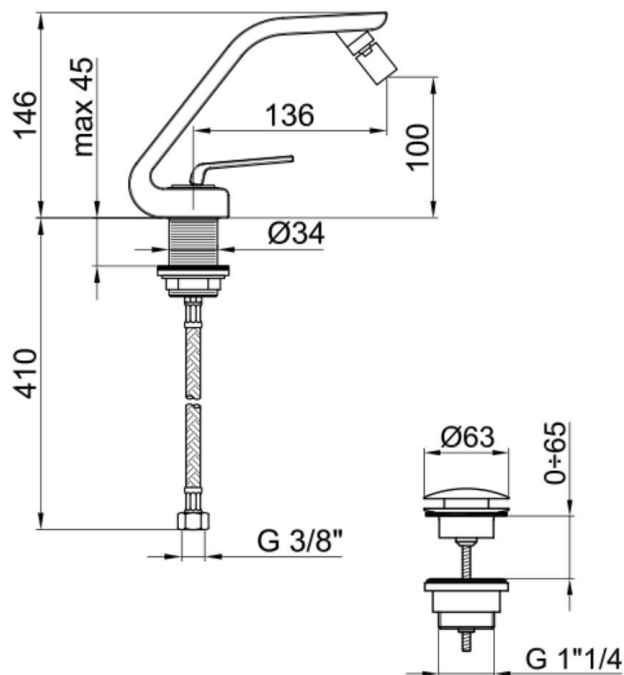

TECHNICAL DATA SHEET

Webert

Wolo Bidet Mixer With Pop Up Waste Matt Black

390100100783

The Wolo bidet mixer looks to be a modern and sleek bidet mixer. It has a single lever design for easy control of water temperature and flow. The pop-up waste allows for easy draining of the bidet without having to reach under the faucet. The bidet mixer also has a spout with a soft aerator that creates a gentle and even spray of water.

SPECIFICATIONS

Color	: Matt Black
Operation Type	: Manual
Material	: Brass
Height (mm)	: 146
Depth (mm)	: 136

DRAWING

TECHNOLOGY

Leak Proof

Durable Materials

ECO Smart

5
YEARS
WARRANTY