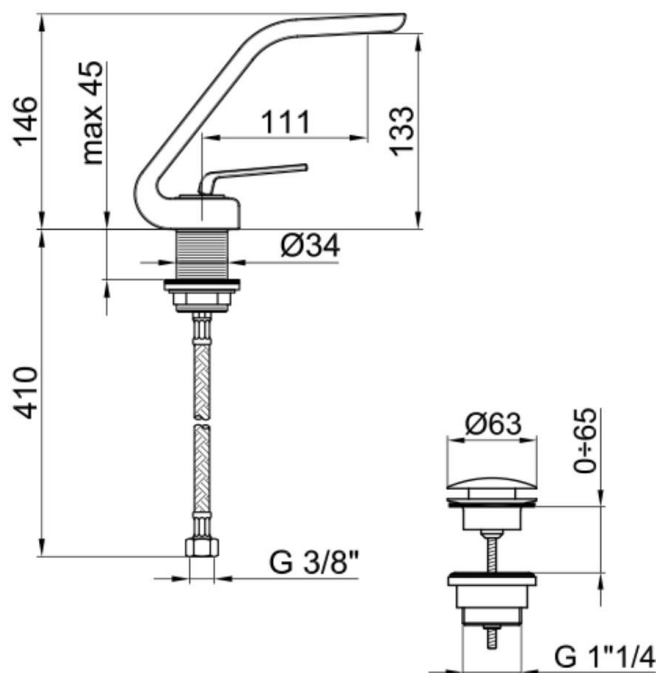

TECHNICAL DATA SHEET

Webert

Wolo Basin Mixer With Pop Up Waste Matt Black

390100100782

The Wolo basin mixer is a sleek and modern basin mixer with a single lever design for easy control of water temperature and flow. It also features a pop-up waste for convenient draining of the basin. The basin mixer has a curved spout with a soft aerator that creates a gentle and even spray of water. The spout swivels, allowing you to direct the water flow where you need it.

SPECIFICATIONS

- Color : Matt Black
- Operation Type : Manual
- Material : Brass
- Height (mm) : 146
- Depth (mm) : 111

DRAWING

TECHNOLOGY

Leak Proof

Durable Materials

ECO Smart

5 YEARS WARRANTY