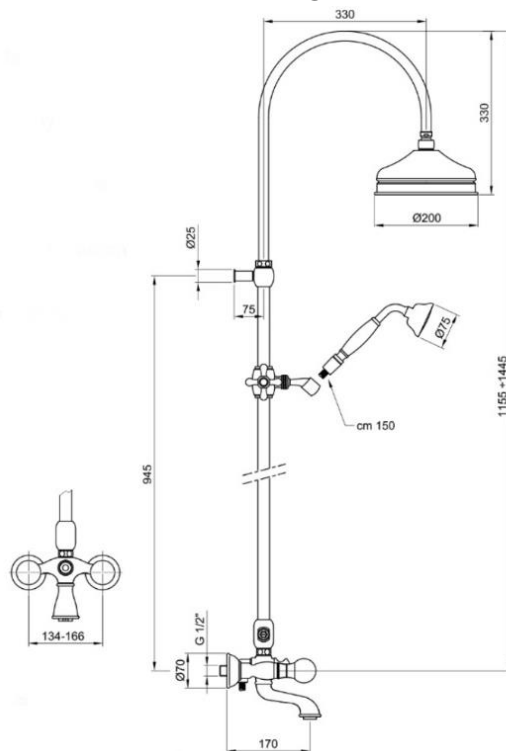

Casa Milano

TECHNICAL DATA SHEET

Webert

Karenina Shower Mixer With Column And Hand Shower Chrome

390100100781

The Webert Shower Mixer with Column and Shower Set is a beautiful and stylish addition to any bathroom. The mixer has a single lever for easy control of the water temperature and flow. The mixer also includes a shower column with a rain shower head and a hand shower.

SPECIFICATIONS

Color	: Gold
Operation Type	: Manual
Material	: Brass
Height (mm)	: 2600
Depth (mm)	: 330
Shape	: Round

DRAWING

TECHNOLOGY

Leak Proof

Durable Materials

ECO Smart

5
YEARS
WARRANTY