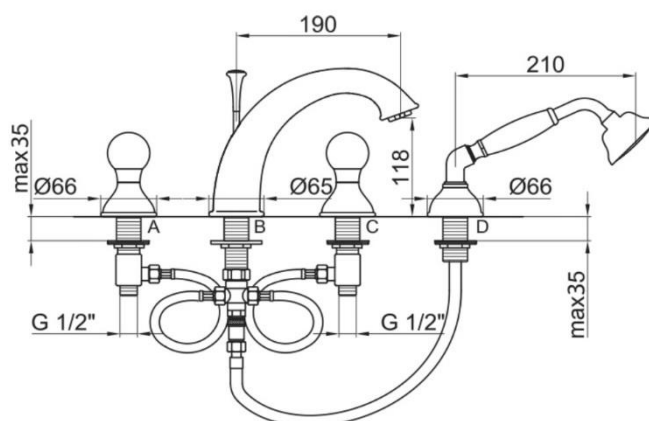

Casa Milano

TECHNICAL DATA SHEET

Webert

Karenina Bath Mixer With Hand Shower Gold

390100100780

The Webert 4 Hole Bath Mixer with Hand Shower is a beautiful and stylish addition to any bathroom. The mixer features a sleek and modern design with four holes for easy installation.

SPECIFICATIONS

Color	: Gold
Operation Type	: Manual
Material	: Brass
Height (mm)	: 118
Depth (mm)	: 190
Shape	: Round

DRAWING

TECHNOLOGY

Leak Proof

Durable Materials

ECO Smart

5
YEARS
WARRANTY

Follow us - [casamilanouae](https://www.casamilanouae.com)

www.casamilanoitaly.com

Email us - info@casamilanoitaly.com

WHATSAPP & TOLL FREE

800 9394