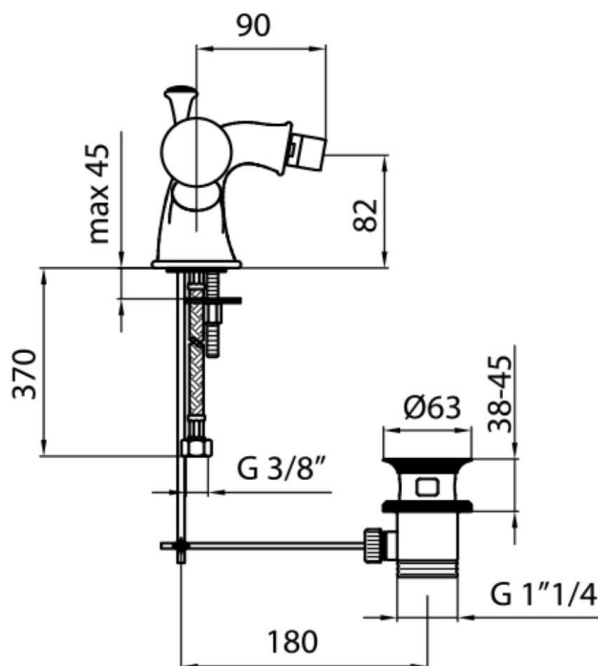

Casa Milano

TECHNICAL DATA SHEET

Webert

Karenina Bidet Mixer With Pop Up Waste Gold

390100100778

The Webert Karenina Monobloc Bidet Mixer is a luxurious and elegant fixture designed for bidet installations. This monobloc bidet mixer combines both aesthetic appeal and functional efficiency for your bathroom.

SPECIFICATIONS

Color	: Gold
Operation Type	: Manual
Material	: Brass
Height (mm)	: 45
Depth (mm)	: 90
Shape	: Round

DRAWING

TECHNOLOGY

Leak Proof

Durable Materials

ECO Smart

5
YEARS
WARRANTY