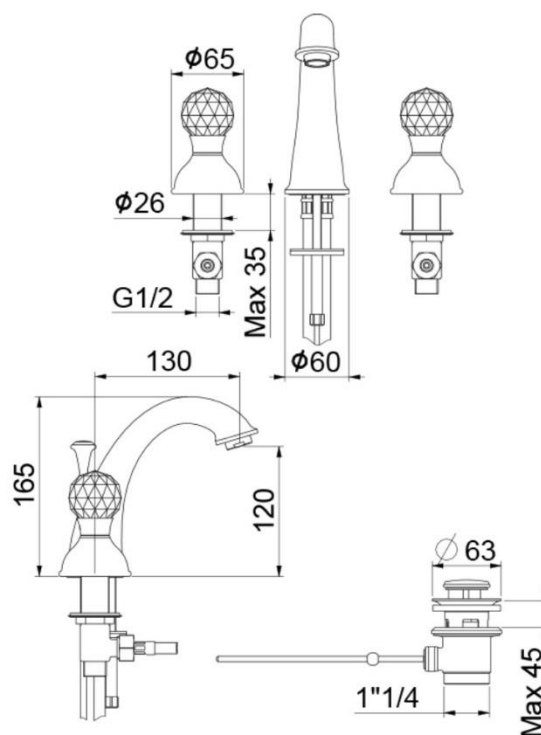

### Webert

Karenina Basin Mixer With Pop Up Waste Gold

**390100100777**

The Webert Karenina Basin Mixer is a beautiful and stylish faucet that will add a touch of luxury to any bathroom. It features a sleek and modern design with three holes for easy installation. The mixer has two levers for easy control of the hot and cold water temperature and flow.

### SPECIFICATIONS

Color	: Gold
Operation Type	: Manual
Material	: Brass
Height (mm)	: 165
Depth (mm)	: 130
Shape	: Round

### DRAWING