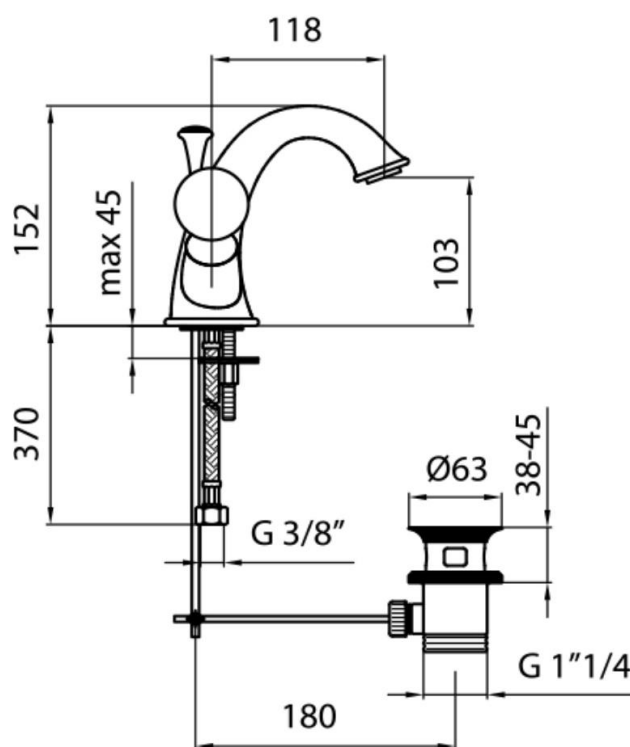

Casa Milano

TECHNICAL DATA SHEET

Webert

Karenina Basin Mixer With Pop Up Waste Gold

390100100776

The Webert Karenina Monobloc Bidet Mixer is a luxurious and elegant fixture designed for bidet installations. This monobloc bidet mixer combines both aesthetic appeal and functional efficiency for your bathroom.

SPECIFICATIONS

Color	: Gold
Operation Type	: Manual
Material	: Brass
Height (mm)	: 152
Depth (mm)	: 118
Shape	: Round

DRAWING

TECHNOLOGY

Leak Proof

Durable Materials

ECO Smart

5
YEARS
WARRANTY