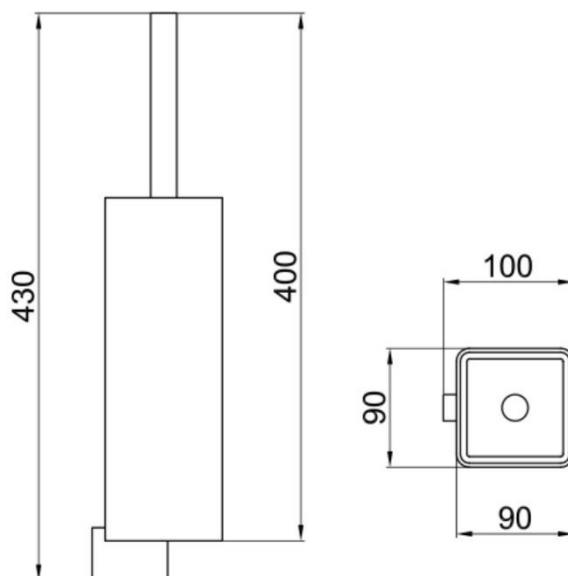

Casa Milano

TECHNICAL DATA SHEET

Webert

Living Wall Mounted Toilet Brush Holder Chrome

390100100775

The Webert Living Toilet Brush Holder is a stylish and functional toilet brush holder that is perfect for any bathroom. It has a unique design that allows you to easily load and remove the toilet brush.

SPECIFICATIONS

Color	: Chrome
Operation Type	: Manual
Material	: Brass
Height (mm)	: 430
Depth (mm)	: 100
Shape	: Round

DRAWING

TECHNOLOGY

Leak Proof

Durable Materials

ECO Smart

5
YEARS
WARRANTY