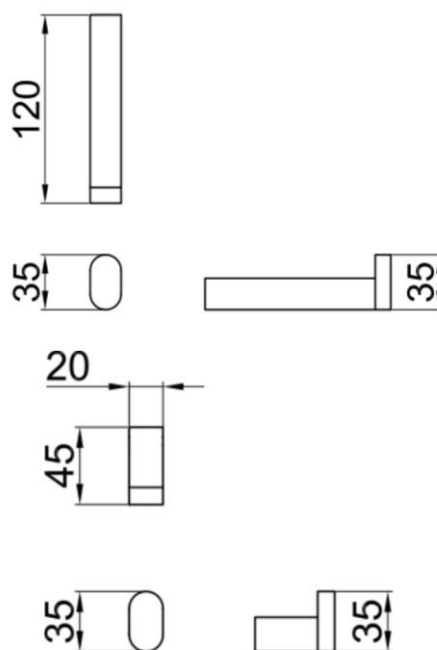

### SPECIFICATIONS

Color	: Chrome
Operation Type	: Manual
Material	: Brass
Height (mm)	: 35
Depth (mm)	: 120
Shape	: Round

### DRAWING