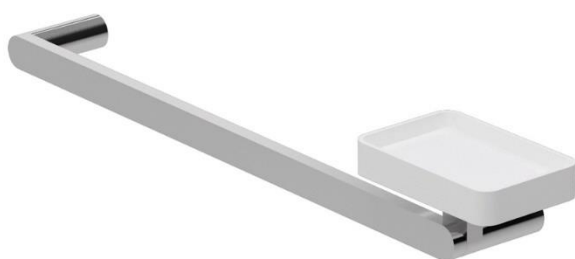

Casa Milano

TECHNICAL DATA SHEET

Webert

Living Soap Dish And Towel Holder Chrome

390100100772

The Webert Living Soap Dish and Towel Holder is a stylish and functional bathroom accessory that is perfect for any modern bathroom. It has a unique design with a sleek and minimalist look.

SPECIFICATIONS

Color	: Chrome
Operation Type	: Manual
Material	: Brass
Height (mm)	: 300
Depth (mm)	: 92
Shape	: Rectangle

DRAWING

TECHNOLOGY

Leak Proof

Durable Materials

ECO Smart

5
YEARS
WARRANTY