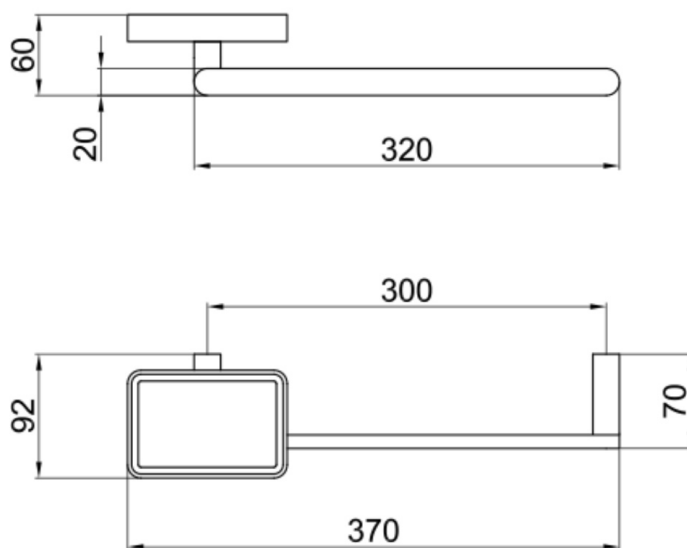

Casa Milano

TECHNICAL DATA SHEET

Webert

Living Soap Dish And Towel Holder Chrome

390100100772

The Webert Living Soap Dish and Towel Holder is a stylish and functional bathroom accessory that is perfect for any modern bathroom. It has a unique design with a sleek and minimalist look.

SPECIFICATIONS

Color	: Chrome
Operation Type	: Manual
Material	: Brass
Height (mm)	: 300
Depth (mm)	: 92
Shape	: Rectangle

DRAWING

TECHNOLOGY

Leak Proof

Durable Materials

ECO Smart

5
YEARS
WARRANTY