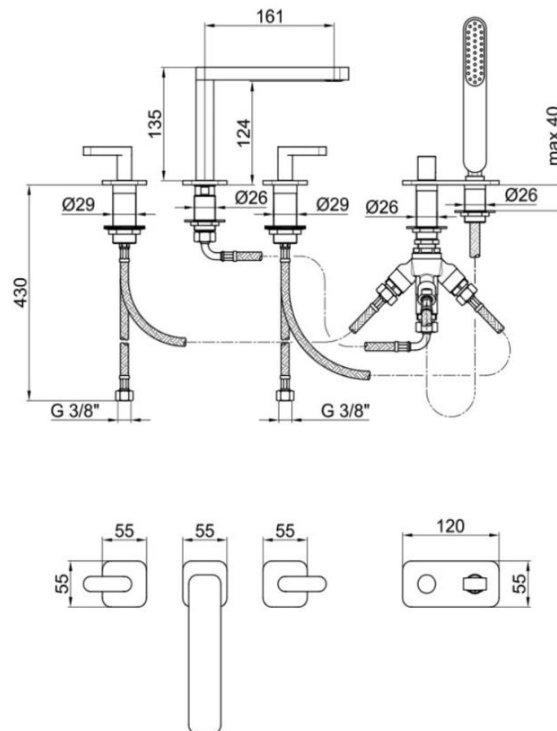

Casa Milano

TECHNICAL DATA SHEET

Webert

Living Bath Mixer With Hand Shower Chrome

390100100770

The Webert Living Bath Mixer with Hand Shower is a beautiful and stylish bath mixer that will add a touch of luxury to any bathroom. The mixer features a sleek and modern design with five holes for a complete and luxurious experience. It includes a bath spout with two levers, a hand shower with a flexible hose with a single lever for easy control of the water temperature and flow.

SPECIFICATIONS

Color	: Chrome
Operation Type	: Manual
Material	: Brass
Height (mm)	: 135
Depth (mm)	: 161

DRAWING

TECHNOLOGY

Leak Proof

Durable Materials

ECO Smart

5
YEARS
WARRANTY