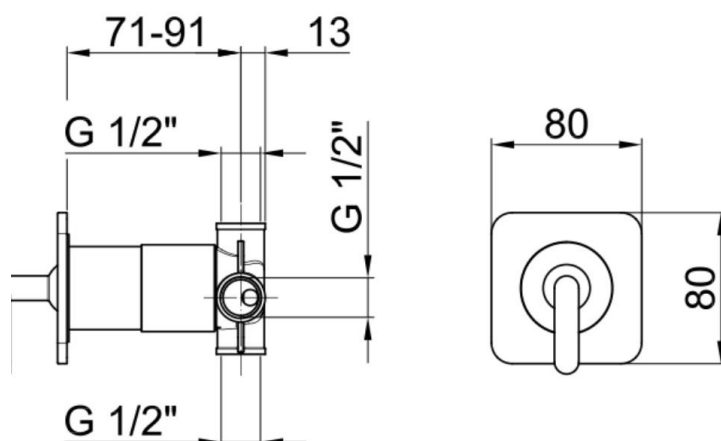

Casa Milano

TECHNICAL DATA SHEET

Webert

Living Concealed Bath Mixer With Diverter Chrome

390100100769

The Webert Living Concealed Bath Mixer is a sleek and modern bath mixer that is perfect for any modern bathroom. It has a unique design with a single-lever handle for easy temperature and flow control.

SPECIFICATIONS

Color	: Chrome
Operation Type	: Manual
Material	: Brass
Height (mm)	: 80
Depth (mm)	: 80
Shape	: Square

DRAWING

TECHNOLOGY

Leak Proof

Durable Materials

ECO Smart

5
YEARS
WARRANTY