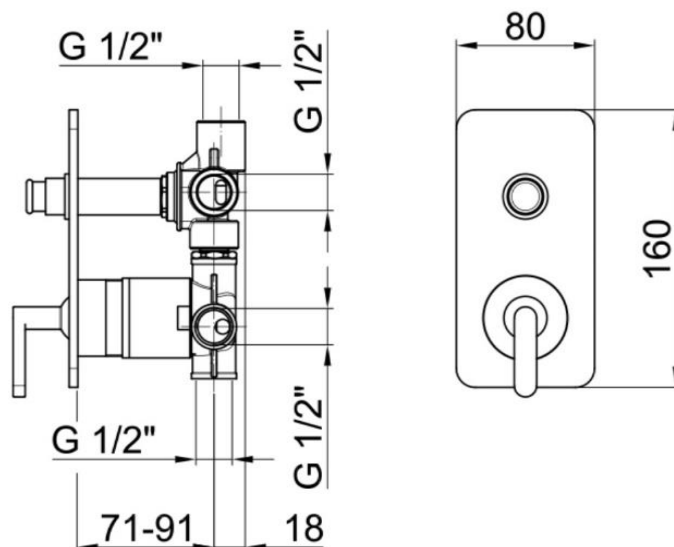

### Webert

Living Concealed Bath Mixer With Two Way Diverter Chrome

**390100100768**

The Webert Living Concealed Bath Mixer is a sleek and modern bath mixer that is perfect for any modern bathroom. This mixer has a unique design with a single-lever handle for easy temperature and flow control.

### SPECIFICATIONS

Color	: Chrome
Operation Type	: Manual
Material	: Brass
Height (mm)	: 160
Depth (mm)	: 80
Shape	: Rectangle

### DRAWING