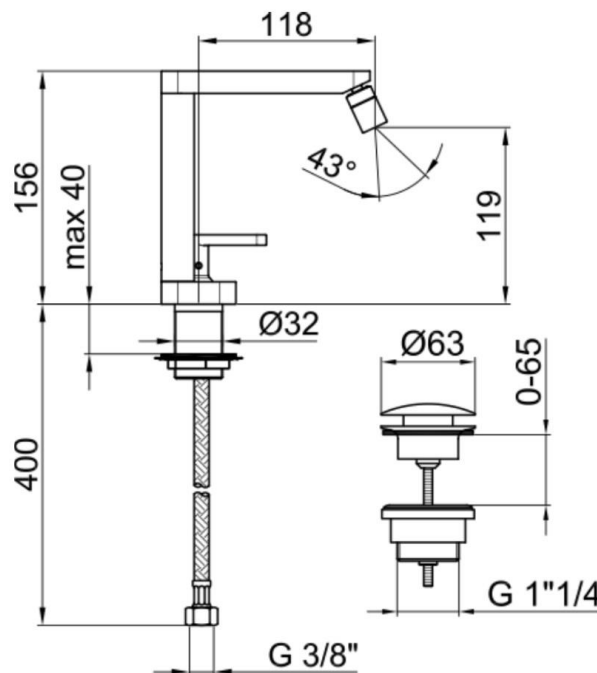

TECHNICAL DATA SHEET

Webert

Living Bidet Mixer With Pop Up Waste

390100100766

The Webert Living Bidet Mixer is a stylish and functional bidet mixer that is perfect for any modern bathroom. It has a unique design with a single lever handle for easy temperature and flow control.

SPECIFICATIONS

Color	: Chrome
Operation Type	: Manual
Material	: Brass
Height (mm)	: 156
Depth (mm)	: 118
Shape	: Rectangle

DRAWING

TECHNOLOGY

Leak Proof

Durable Materials

ECO Smart

5
YEARS
WARRANTY